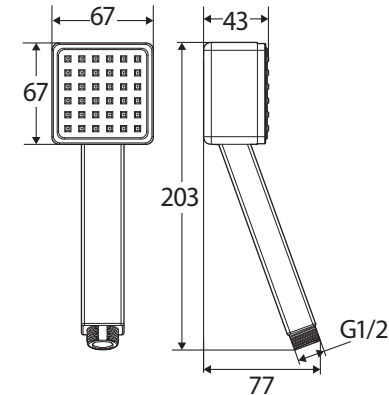

## HAND PIECE

### Features

- Single water-flow setting
- Easy to clean TPR nozzles
- Made from ABS
- Male ½" BSP thread
- **WELS 3 Star rated, 9L/min**

While we aim to ensure specifications are correct at the time of publication, Fienza reserves the right to make modifications without prior notice. Physical colour may vary from image shown. All measurements are shown in millimetres. Always use physical product measurements for mark-ups and roughing-in as the technical drawing may differ from actual product received.