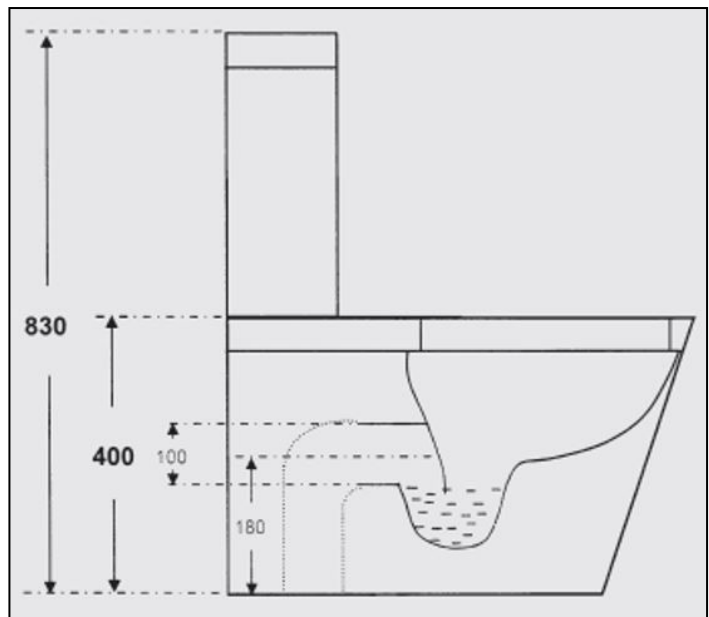

www.alpinekb.com.au