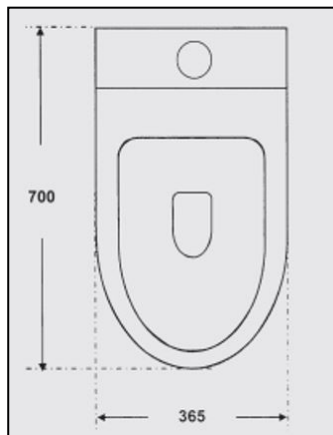

www.alpinekb.com.au