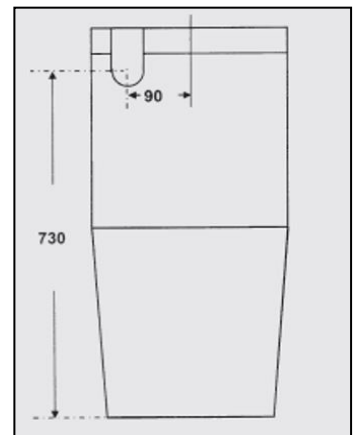

www.alpinekb.com.au