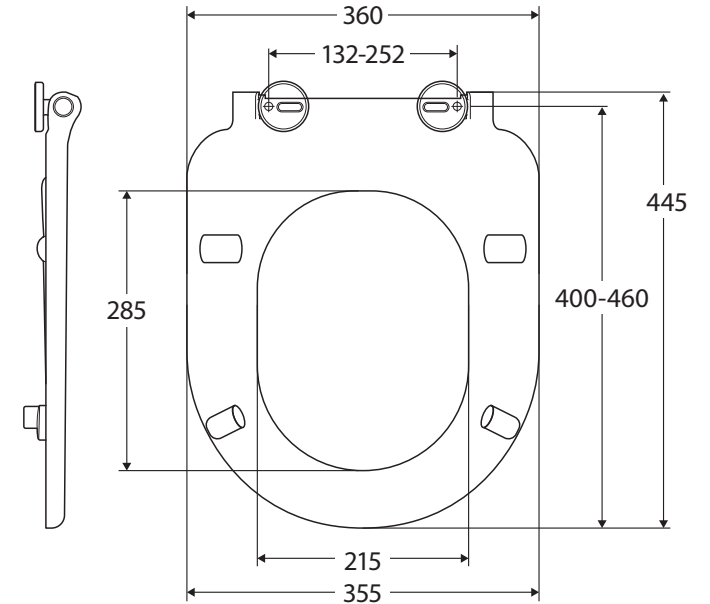

# Delta Care TOILET SEAT

## Features

- Single flap
- Suits: Delta Care (K013)

While we aim to ensure specifications are correct at the time of publication, Fienza reserves the right to make modifications without prior notice. Physical colour may vary from image shown. All measurements are shown in millimetres. Always use physical product measurements for mark-ups and roughing-in as the technical drawing may differ from actual product received.