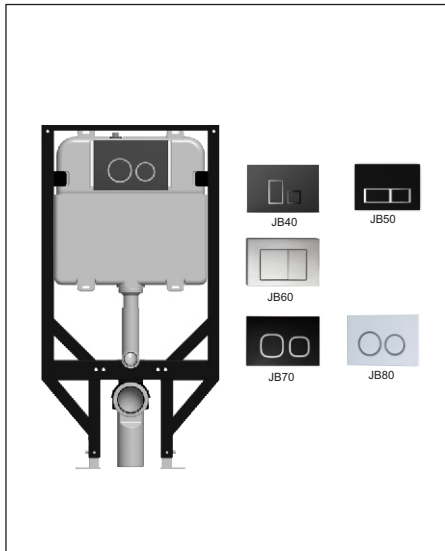

ECONOFLUSH

INWALL CISTERN WITH METAL SUPPORT FRAME.

FRONT DUAL FLUSH PUSH BUTTONS
4.5/3LITRE FLUSH

JB40

JB50

JB60

JB70

JB80

ECONOFLUSH

INWALL CISTERN WITH METAL SUPPORT FRAME.

- A compact concealed inwall cistern with integrated mounting frame
- Standard inwall unit that is suitable for commercial or domestic applications
- Top water entry
- 4 Star WELS rated - 4.5/3L dual flush
- Adjustable legs to accommodate different pan heights (up to 450mm)
- Suitable for tiled wall thickness of 20 to 60mm
- Minimum 90mm cavity depth
- Five attractive button actuator styles with different finished

Provided

Item	Description	Code
Cistern	EconoFlush Framed In-wall Cistern	J2986
Installation	Instruction Sheet	I0077

Optional Items

Button	Dual Flush Button	Chrome, Matt	JB60
Button	Dual Flush Button	Chrome, Matt, White, Black	JB40
Button	Dual Flush Button		JB50
Button	Dual Flush Button		JB70
Button	Dual Flush Button		JB80
Flush Pipe	Extended Flush Pipe 245mm		XJ157L
Button Rods	Button Extension Rods/Lock pins 200mm	XR920	