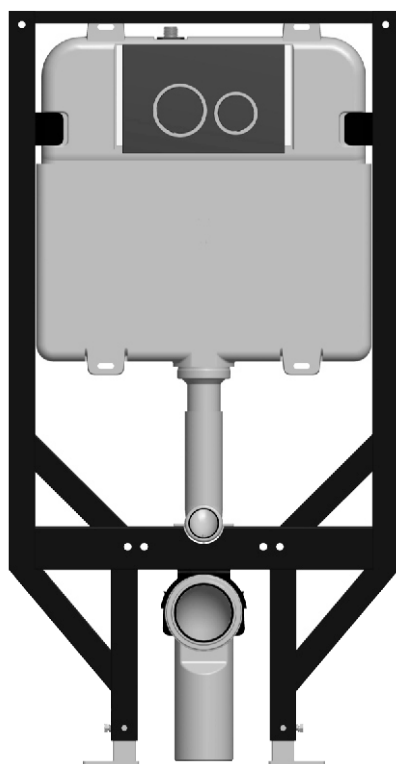

ECONOFLUSH

INWALL CISTERN WITH METAL SUPPORT FRAME.

FRONT DUAL FLUSH PUSH BUTTONS
4.5/3LITRE FLUSH

JB40

JB50

JB60

JB70

JB80

ECONOFLUSH

INWALL CISTERN WITH METAL SUPPORT FRAME.

- A compact concealed inwall cistern with integrated mounting frame
- Standard inwall unit that is suitable for commercial or domestic applications
- Top water entry
- 4 Star WELS rated - 4.5/3L dual flush
- Adjustable legs to accommodate different pan heights (up to 450mm)
- Suitable for tiled wall thickness of 20 to 60mm
- Minimum 90mm cavity depth
- Five attractive button actuator styles with different finished

Provided

Item	Description	Code
Cistern	EconoFlush Framed In-wall Cistern	J2986
Installation	Instruction Sheet	I0077

Optional Items

Button	Dual Flush Button	Chrome, Matt	JB60
Button	Dual Flush Button	Chrome, Matt, White, Black	JB40
Button	Dual Flush Button		JB50
Button	Dual Flush Button		JB70
Button	Dual Flush Button		JB80
Flush Pipe	Extended Flush Pipe 245mm		XJ157L
Button Rods	Button Extension Rods/Lock pins 200mm	XR920	