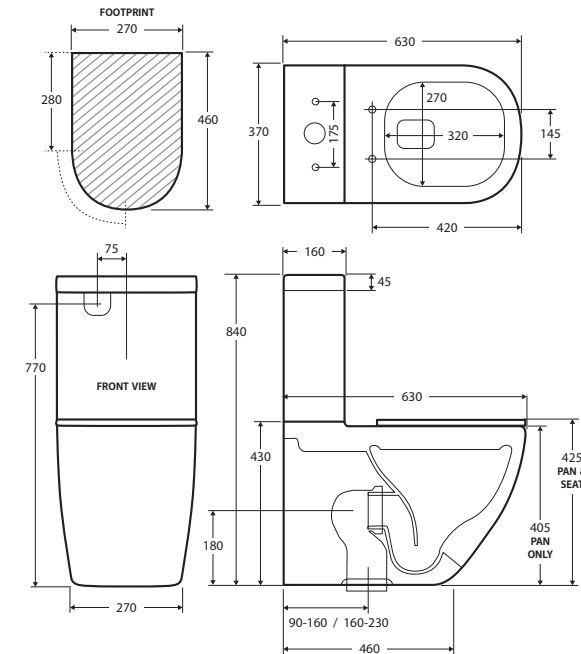

## Empire Slim Seat BACK-TO-WALL TOILET SUITE

### Features

- Hygienic, Nano-Glaze protection
- Short projection for tight spaces
- Gloss white finish
- Large, easy-push chrome flush buttons
- Concealed pan for easy cleaning
- UF quick release, soft close slim seat
- High quality, R&T flush mechanism
- Stainless steel hinges
- Includes floor mounting screws
- Top or bottom inlets:
  - Left top inlet
  - Left or right bottom inlet
- Available as P-Trap or S-Trap
- **WELS 4 Star rated, 4.5L/3L (3.3L average flush)**

### Available in

P-Trap  
**K003P-2**

S-Trap 90-160  
**K003A-2**

S-Trap 160-230  
**K003B-2**

While we aim to ensure specifications are correct at the time of publication, Fienza reserves the right to make modifications without prior notice. Physical colour may vary from image shown. All measurements are shown in millimetres. For ceramic products, please allow +/- 10 mm tolerance for manufacturing variance. Always use physical product measurements for mark-ups and roughing-in as the technical drawing may differ from actual product received.