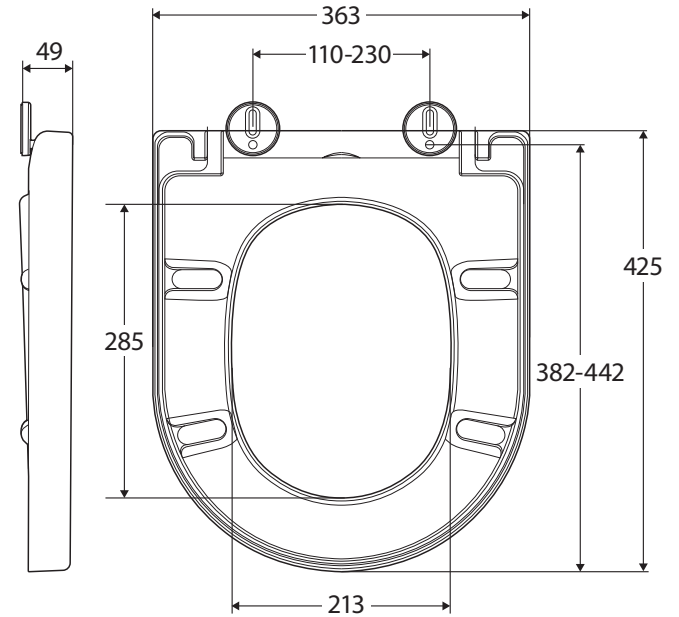

Empire TOILET SEAT

Features

- Soft close
- Quick release
- Made from urea-formaldehyde
- Suits: Alix (K011), Empire (K003)

Available in

Gloss White
UF2009W

Cleaning & Care

- The toilet seat may be removed for cleaning - depress the chrome hinge release buttons and lift up.
- Clean only with a soft cloth or sponge using warm water and mild soap or detergent. Do not use any abrasive cleaning materials.
- Do not use any solvents or corrosive liquids.
- Note that use of clip-on deodorisers will affect flushing performance on rimless suites.

While we aim to ensure specifications are correct at the time of publication, Fienza reserves the right to make modifications without prior notice. Physical colour may vary from image shown. All measurements are shown in millimetres. Always use physical product measurements for mark-ups and roughing-in as the technical drawing may differ from actual product received.