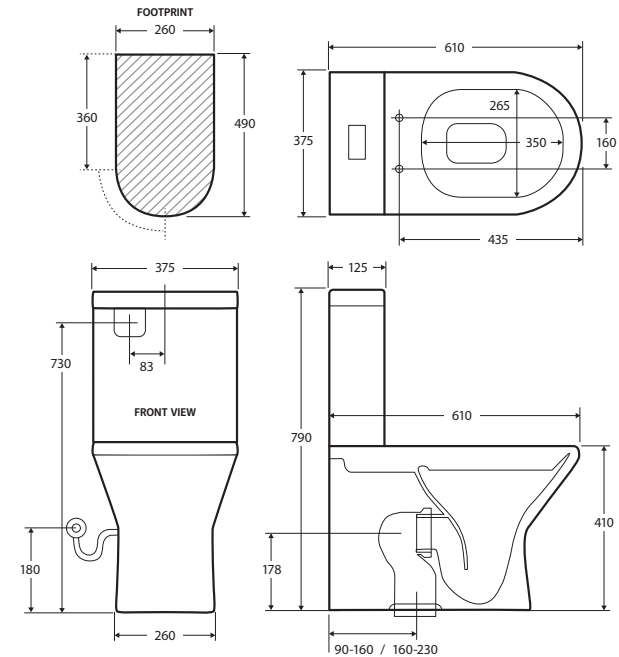

## Escola BACK-TO-WALL TOILET SUITE

### Features

- Rimless hygienic flush
- Powerful water flow prevents splashing
- Gloss white finish
- Large, easy-push chrome flush buttons
- Concealed pan for easy cleaning
- UF quick release, soft close seat
- High quality, R&T flush mechanism
- Stainless steel hinges
- Includes floor mounting screws
- Top or bottom inlets:
  - Left top inlet
  - Left or right bottom inlet
- Available as P-Trap or S-Trap
- **WELS 4 Star rated, 4.5L/3L (3.3L average flush)**

### Available in

P-Trap  
**K1223P**

S-Trap 90-160  
**K1223A**

S-Trap 160-230  
**K1223B**

While we aim to ensure specifications are correct at the time of publication, Fienza reserves the right to make modifications without prior notice. Physical colour may vary from image shown. All measurements are shown in millimetres. For ceramic products, please allow +/- 10 mm tolerance for manufacturing variance. Always use physical product measurements for mark-ups and roughing-in as the technical drawing may differ from actual product received.