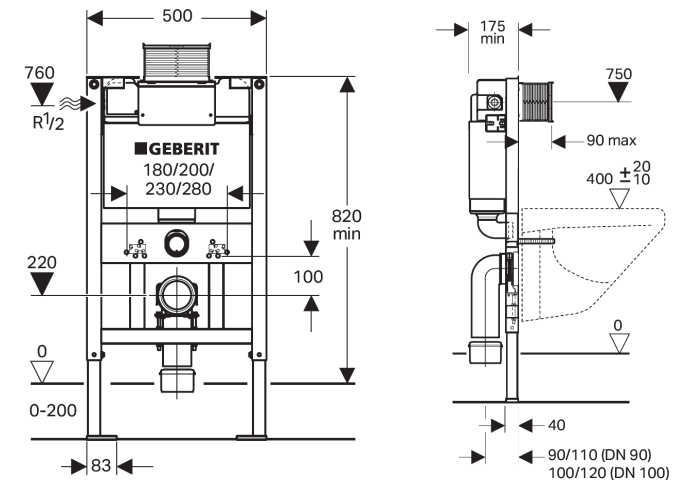

Geberit Kappa Duofix

UNDER-COUNTER CISTERN & FRAME

FOR WALL-HUNG PANS

Features

- Can be installed under-counter
- Front or top flush actuators
- Suits wall-hung pans
- Operating pressure 10-1000 kpa
- 400kg load rated frame
- Fits 175mm counter depth
- Designed in Switzerland, made in Germany
- Includes Sigma adaptor for Kappa Under-Counter cisterns, only for use with Sigma flush plate, must be installed at rough in
- **WELS 4 Star rated, 4.5L/3L (3.4L average flush)**

GEBERIT

111-263-00-1-KIT

While we aim to ensure specifications are correct at the time of publication, Fienza reserves the right to make modifications without prior notice. Physical colour may vary from image shown. All measurements are shown in millimetres. Always use physical product measurements for mark-ups and roughing-in as the technical drawing may differ from actual product received.