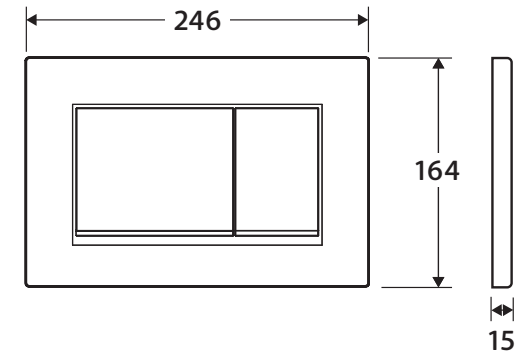

Geberit

STANDARD RECTANGULAR FLUSH BUTTONS

Features

- For use with Geberit cisterns only
- ABS construction

Available in

- | | |
|---|--|
| 
Chrome with
Matte Chrome Trim
SIG30-C | 
Matte White
with White Trim
SIG30-WH |
| 
Matte White
with Chrome Trim
SIG30-MB | 
Matte Black
with Black Trim
SIG30-BL |

While we aim to ensure specifications are correct at the time of publication, Fienza reserves the right to make modifications without prior notice. Physical colour may vary from image shown. All measurements are shown in millimetres. Always use physical product measurements for mark-ups and roughing-in as the technical drawing may differ from actual product received.