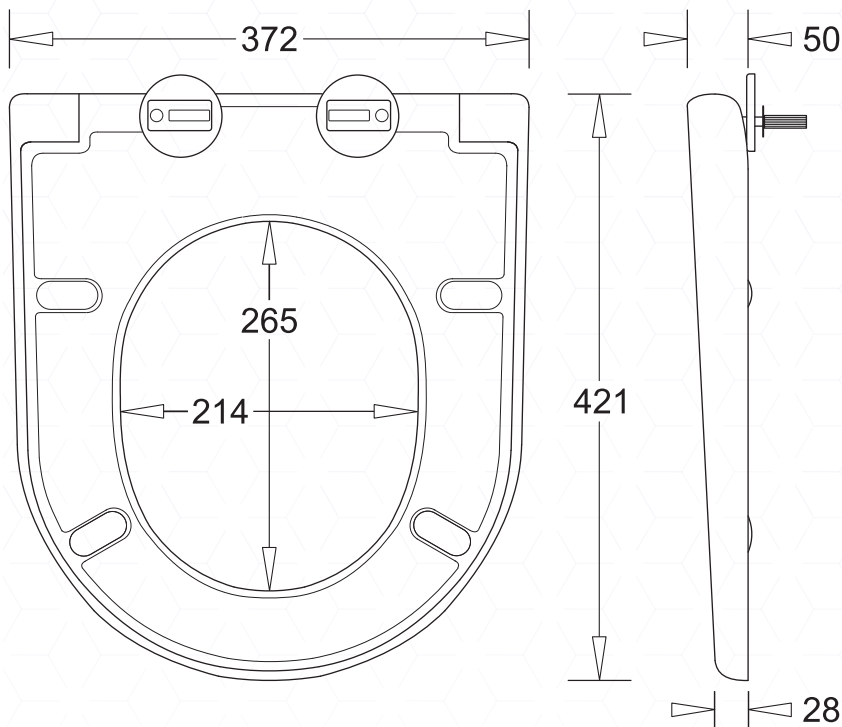

GEMELLI

COMPACT TOILET SEAT

JohnsonSuisse
Bathroom Solutions

CODE:
JSEG712

FEATURES

- TOP-FIX, SOFT CLOSE, STAINLESS STEEL HINGE
- DUAL BUTTON QUICK RELEASE SYSTEM
- TOUGH DUROPLAST CONSTRUCTION

COMPATIBILITY

GEMELLI FLUSH TO WALL RIMLESS TOILET SUITE JTTG301..JTTG302

WARRANTY

5 YEARS PRODUCTS REPLACEMENT

- REFER TO T&C's AT johnsonsuisse.com.au

PRODUCT DIMENSIONS

OPTIONS

VENEZIA SEAT HINGE BOLT KIT XJTTV02

TECHNICAL DATA SHEET

SUPERSEDES ALL PREVIOUS ISSUES

All dimensions are in millimetres and are subject to normal manufacturing variation.
As product development is ongoing BPA reserves the right to vary specifications without notice.
Bathroom Products Australia P/L ABN 87 079 297 617