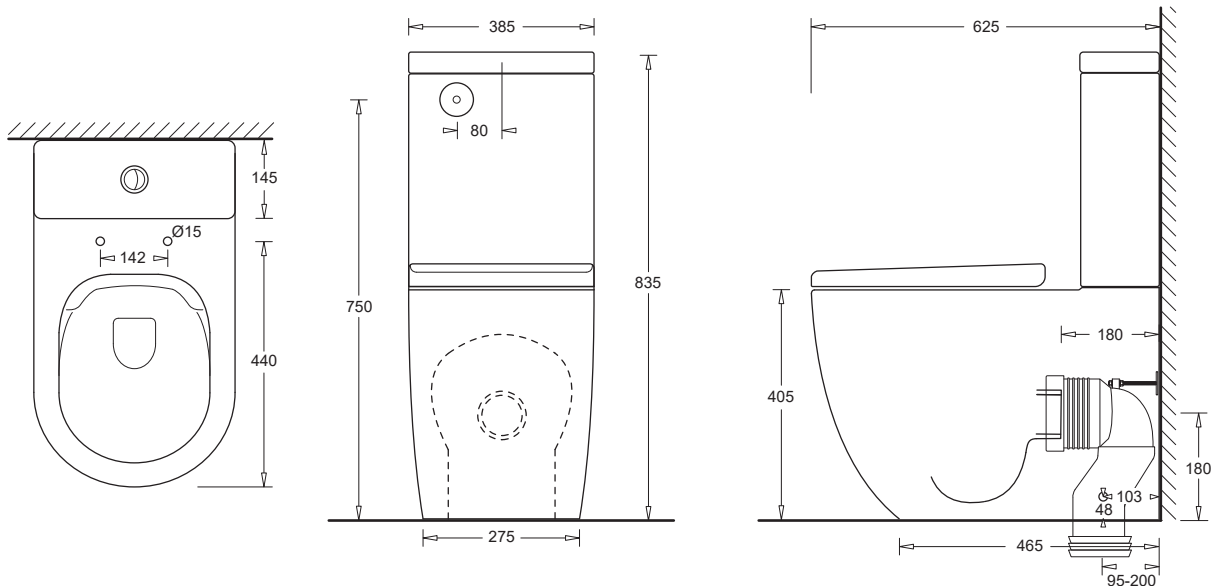

FLUSH TO WALL RIMLESS TOILET SUITE

CODE:
JTTG301.JTTG302.712

FEATURES

- Stylish curved front flush to wall vitreous china toilet suite
- Efficient rimless bowl design for hygienic flushing.
- Cistern with concealed back entry water inlet
- Soft-close, quick-release toilet seat
- S or P Trap configuration installation
- Variable S Trap pan connector (95-200 set out)

COMPONENTS

GEMELLI rimless flush to wall pan	JTTG301
GEMELLI cistern	JTTG302
GEMELLI soft-close quick-release seat	JSEG712
Variable pan connector	X011H

WARRANTY

Vitreous china 25 years replacement
Toilet seat 5 years replacement
-refer to T&Cs at www.johnsonsuiss.com.au

L06969

PRODUCT DIMENSIONS

TECHNICAL DATA SHEET

SUPERSEDES ALL PREVIOUS ISSUES

All dimensions are in millimetres and are subject to normal manufacturing variation.
As product development is ongoing BPA reserves the right to vary specifications without notice.
Bathroom Products Australia Pty Ltd ABN 87 079 297 617