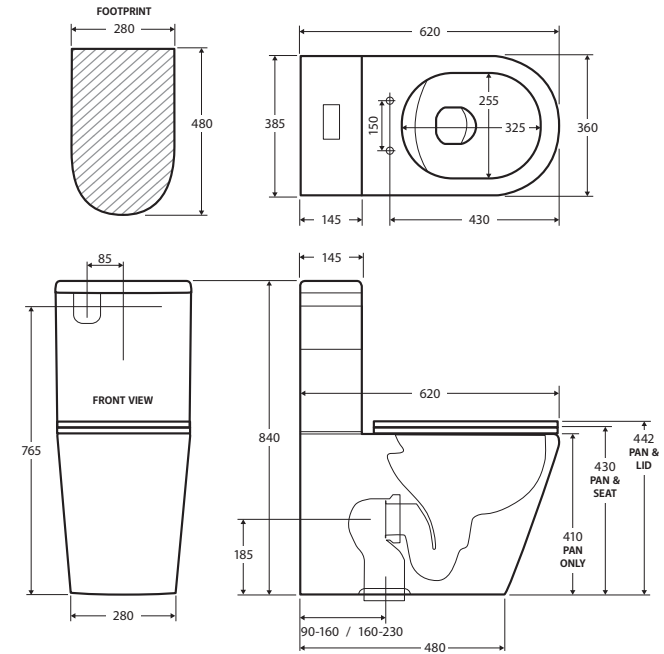

Isabella BACK-TO-WALL TOILET SUITE WITH SLIM SEAT

Features

- Rimless hygienic flush
- Short projection for tight spaces
- Gloss white finish
- Large, easy-push chrome flush buttons
- Concealed pan for easy cleaning
- UF quick release, soft close seat
- High quality, R&T flush mechanism
- Top or bottom inlets:
 - Left top inlet
 - Left or right bottom inlet
- Available as P-Trap or S-Trap
- WELS 4 Star rated, 4.5L/3L (3.3L average flush)

Available in

P-Trap
K014P-2

S-Trap 90-160
K014A-2

S-Trap 160-230
K014B-2

Cleaning & Care

- The toilet seat may be removed for cleaning - depress the quick release buttons and lift up.
- Clean only with a soft cloth or sponge using warm water and mild soap or detergent. Do not use any abrasive cleaning materials.
- Do not use any solvents or corrosive liquids.
- Note that use of clip-on deodorisers will affect flushing performance on rimless suites.

While we aim to ensure specifications are correct at the time of publication, Fienza reserves the right to make modifications without prior notice. Physical colour may vary from image shown. All measurements are shown in millimetres. For ceramic products, please allow +/- 10 mm tolerance for manufacturing variance. Always use physical product measurements for mark-ups and roughing-in as the technical drawing may differ from actual product received.