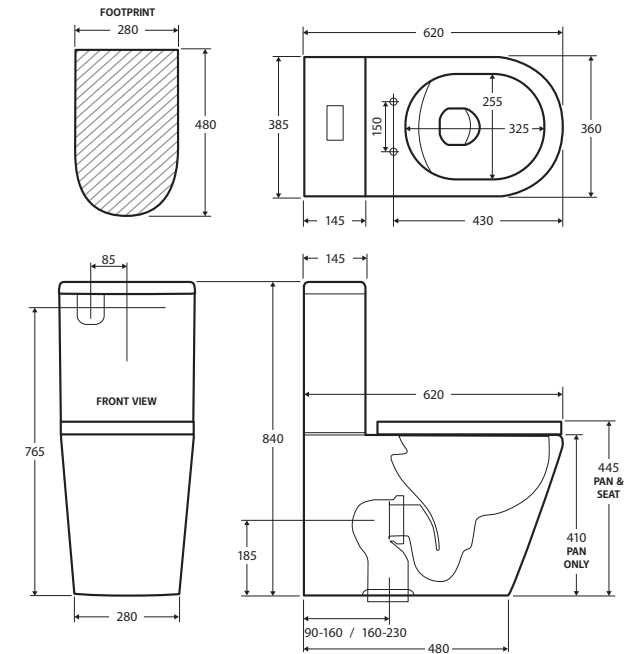

Isabella BACK-TO-WALL TOILET SUITE

Features

- Rimless hygienic flush
- Short projection for tight spaces
- Gloss white finish
- Large, easy-push chrome flush buttons
- Concealed pan for easy cleaning
- UF quick release, soft close seat
- High quality, R&T flush mechanism
- Top or bottom inlets:
 - Left top inlet
 - Left or right bottom inlet
- Available as P-Trap or S-Trap
- **WELS 4 Star rated, 4.5L/3L (3.3L average flush)**

Available in

P-Trap
K014P

S-Trap 90-160
K014A

S-Trap 160-230
K014B

Cleaning & Care

- The toilet seat may be removed for cleaning - depress the quick release buttons and lift up.
- Clean only with a soft cloth or sponge using warm water and mild soap or detergent. Do not use any abrasive cleaning materials.
- Do not use any solvents or corrosive liquids.
- Note that use of clip-on deodorisers will affect flushing performance on rimless suites.

While we aim to ensure specifications are correct at the time of publication, Fienza reserves the right to make modifications without prior notice. Physical colour may vary from image shown. All measurements are shown in millimetres. For ceramic products, please allow +/- 10 mm tolerance for manufacturing variance. Always use physical product measurements for mark-ups and roughing-in as the technical drawing may differ from actual product received.