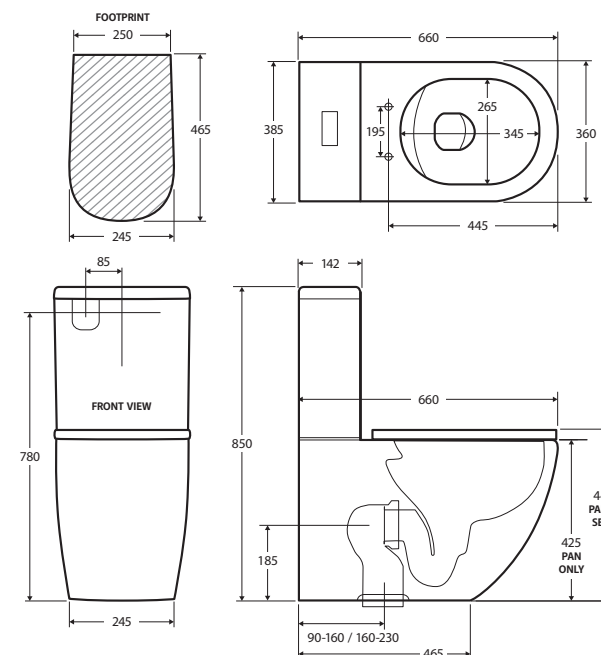

## Koko® BACK-TO-WALL TOILET SUITE WITH SLIM SEAT

### Features

- Rimless hygienic flush
- Gloss white finish
- Large, easy-push chrome flush buttons
- Concealed pan for easy cleaning
- UF quick release, soft close slim seat
- High quality, R&T flush mechanism
- Top or bottom inlets:
  - Left top inlet
  - Left or right bottom inlet
- Available as P-Trap or S-Trap
- **WELS 4 Star rated, 4.5L/3L (3.3L average flush)**

### Available in

P-Trap  
**K002P-2**

S-Trap 90-160  
**K002A-2**

S-Trap 160-230  
**K002B-2**

While we aim to ensure specifications are correct at the time of publication, Fienza reserves the right to make modifications without prior notice. Physical colour may vary from image shown. All measurements are shown in millimetres. For ceramic products, please allow +/- 10 mm tolerance for manufacturing variance. Always use physical product measurements for mark-ups and roughing-in as the technical drawing may differ from actual product received.