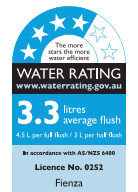

While we aim to ensure specifications are correct at the time of publication, Fienza reserves the right to make modifications without prior notice. Physical colour may vary from image shown. All measurements are shown in millimetres. For ceramic products, please allow +/- 10 mm tolerance for manufacturing variance. Always use physical product measurements for mark-ups and roughing-in as the technical drawing may differ from actual product received.