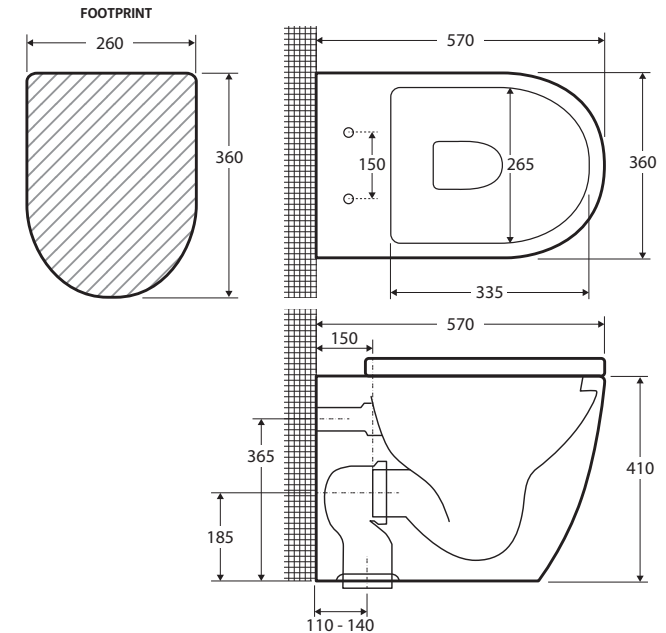

Koko Gloss White WALL-FACED TOILET

Features

- Rimless hygienic flush
- Gloss white finish
- Concealed pan for easy cleaning
- UF quick release, soft close seat
- Available as P-Trap or S-Trap
- Stainless steel hinges
- Includes floor mounting screws
- **WELS 4 Star rated, 4.5L/3L (3.3L average flush) when used with R&T cistern**

Cistern and flush buttons required (sold separately)

Available in

P-Trap
Pan & Seat
K002376-PS

S-Trap
Pan & Seat
K002376A-PS

Cleaning & Care

- The toilet seat may be removed for cleaning - depress the quick release buttons and lift up.
- Clean only with a soft cloth or sponge using warm water and mild soap or detergent. Do not use any abrasive cleaning materials.
- Do not use any solvents or corrosive liquids.
- Note that use of clip-on deodorisers will affect flushing performance on rimless suites.

While we aim to ensure specifications are correct at the time of publication, Fienza reserves the right to make modifications without prior notice. Physical colour may vary from image shown. All measurements are shown in millimetres. For ceramic products, please allow +/- 10 mm tolerance for manufacturing variance. Always use physical product measurements for mark-ups and roughing-in as the technical drawing may differ from actual product received.