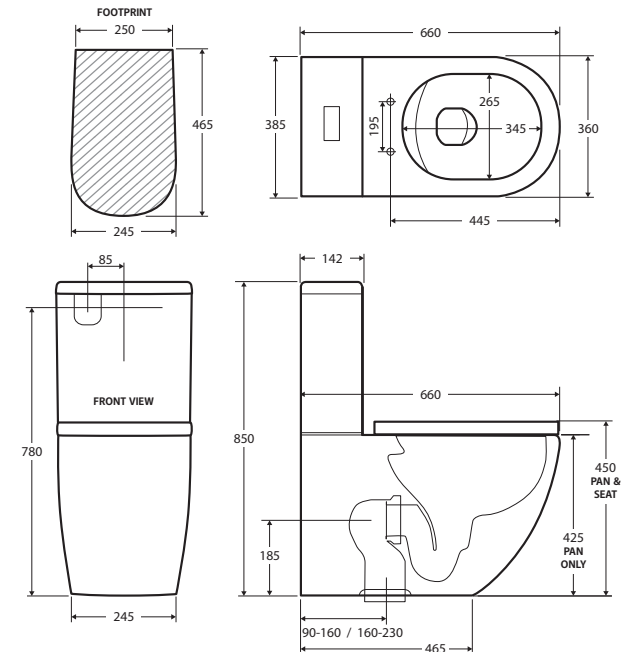

# Koko® Gloss White BACK-TO-WALL TOILET SUITE

## Features

- Rimless hygienic flush
- Gloss white finish
- Large, easy-push chrome flush buttons
- Concealed pan for easy cleaning
- UF quick release, soft close seat
- High quality, R&T flush mechanism
- Top or bottom inlets:
  - Left top inlet
  - Left or right bottom inlet
- Available as P-Trap or S-Trap
- WELS 4 Star rated, 4.5L/3L (3.3L average flush)

## Available in

P-Trap  
**K002P**

S-Trap 90-160  
**K002A**

S-Trap 160-230  
**K002B**

While we aim to ensure specifications are correct at the time of publication, Fienza reserves the right to make modifications without prior notice. Physical colour may vary from image shown. All measurements are shown in millimetres. For ceramic products, please allow +/- 10 mm tolerance for manufacturing variance. Always use physical product measurements for mark-ups and roughing-in as the technical drawing may differ from actual product received.