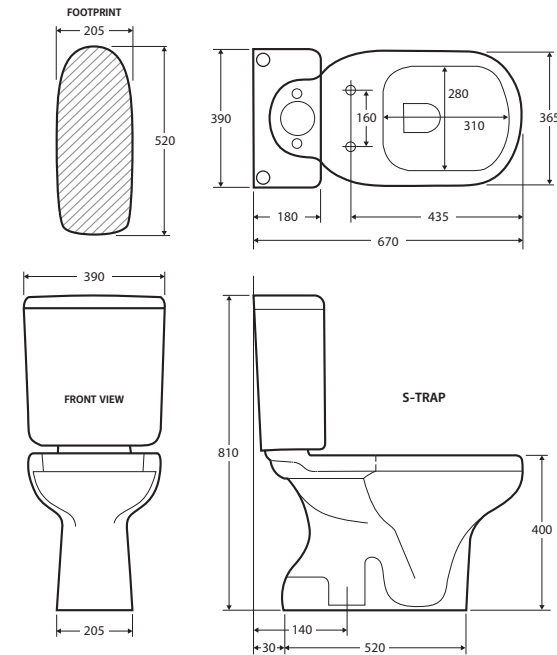

Available in

S-Trap 140
1227221

Cleaning & Care

- Clean only with a soft cloth or sponge using warm water and mild soap or detergent. Do not use any abrasive cleaning materials.
- Do not use any solvents or corrosive liquids.

While we aim to ensure specifications are correct at the time of publication, Fienza reserves the right to make modifications without prior notice. Physical colour may vary from image shown. All measurements are shown in millimetres. For ceramic products, please allow +/- 10 mm tolerance for manufacturing variance. Always use physical product measurements for mark-ups and roughing-in as the technical drawing may differ from actual product received.