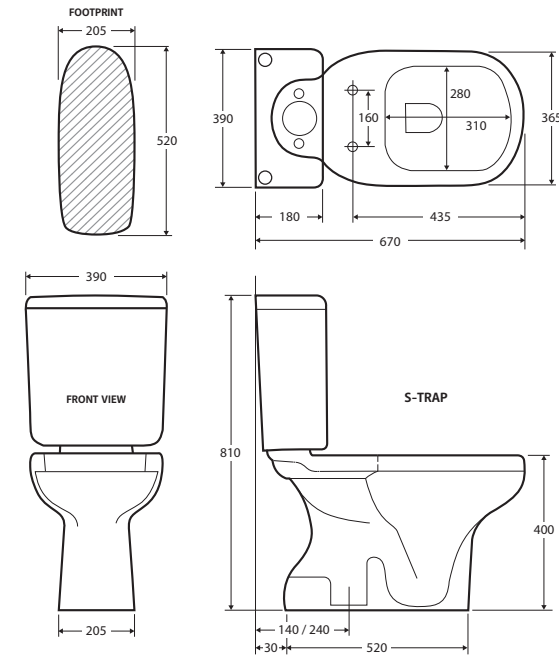

Available in

S-Trap 140
122730W

S-Trap 240
322730W

Cleaning & Care

- Clean only with a soft cloth or sponge using warm water and mild soap or detergent. Do not use any abrasive cleaning materials.
- Do not use any solvents or corrosive liquids.

While we aim to ensure specifications are correct at the time of publication, Fienza reserves the right to make modifications without prior notice. Physical colour may vary from image shown. All measurements are shown in millimetres. For ceramic products, please allow +/- 10 mm tolerance for manufacturing variance. Always use physical product measurements for mark-ups and roughing-in as the technical drawing may differ from actual product received.