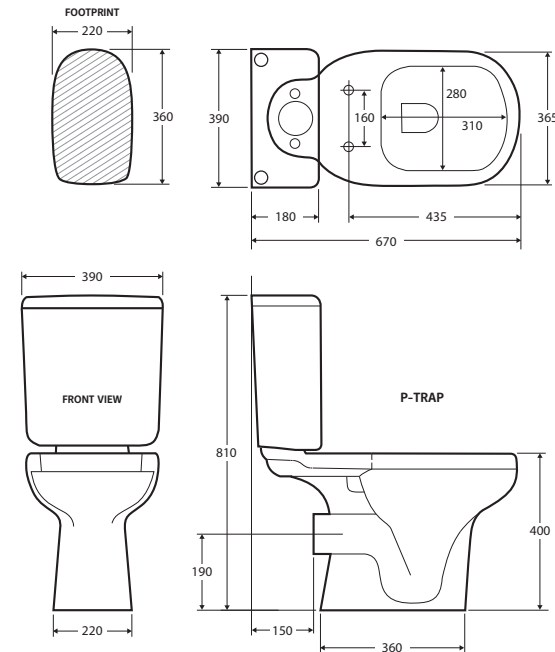

Available in

P-Trap
2227221

Cleaning & Care

- Clean only with a soft cloth or sponge using warm water and mild soap or detergent. Do not use any abrasive cleaning materials.
- Do not use any solvents or corrosive liquids.

While we aim to ensure specifications are correct at the time of publication, Fienza reserves the right to make modifications without prior notice. Physical colour may vary from image shown. All measurements are shown in millimetres. For ceramic products, please allow +/- 10 mm tolerance for manufacturing variance. Always use physical product measurements for mark-ups and roughing-in as the technical drawing may differ from actual product received.