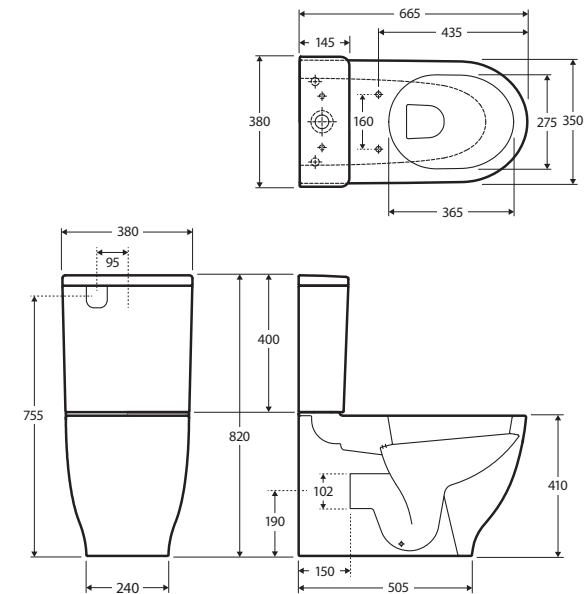

Available in

P-Trap
473546W

S-Trap 90-140
473546WA

Cleaning & Care

- Clean only with a soft cloth or sponge using warm water and mild soap or detergent. Do not use any abrasive cleaning materials.
- Do not use any solvents or corrosive liquids.

While we aim to ensure specifications are correct at the time of publication, Fienza reserves the right to make modifications without prior notice. Physical colour may vary from image shown. All measurements are shown in millimetres. For ceramic products, please allow +/- 10 mm tolerance for manufacturing variance. Always use physical product measurements for mark-ups and roughing-in as the technical drawing may differ from actual product received.