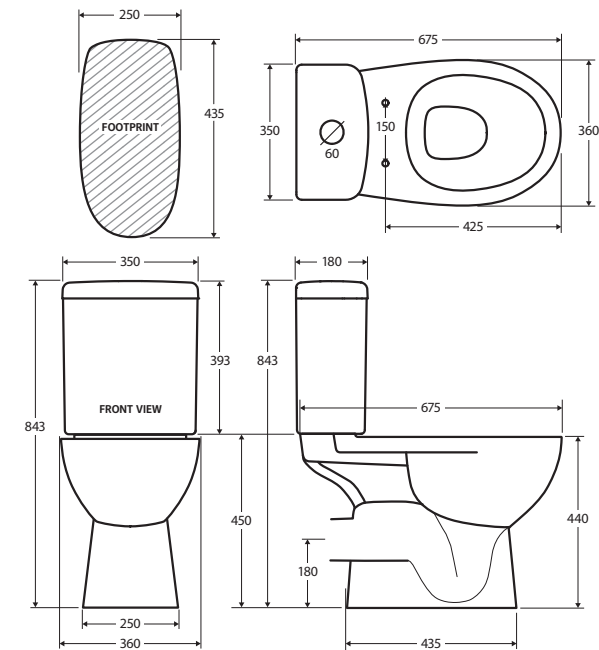

Stella

CLOSE-COUPLED TOILET SUITE

(P-TRAP)

Features

- Rimless hygienic flush
- Extra height pan
- Gloss white finish
- Chrome flush buttons
- Concealed pan for easy cleaning
- PP soft close seat
- High quality, R&T flush mechanism
- Left or right bottom inlet
- P-Trap outlet
- Includes floor mounting screws
- **WELS 4 Star rated, 4.5L/3L (3.1L average flush)**

While we aim to ensure specifications are correct at the time of publication, Fienza reserves the right to make modifications without prior notice. Physical colour may vary from image shown. All measurements are shown in millimetres. For ceramic products, please allow +/- 10 mm tolerance for manufacturing variance. Always use physical product measurements for mark-ups and roughing-in as the technical drawing may differ from actual product received.