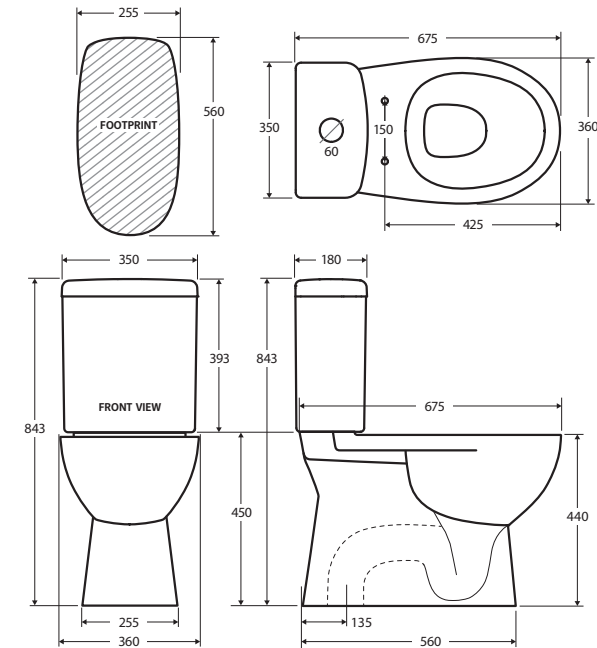

## CLOSE-COUPLED TOILET SUITE (S-TRAP)

### Features

- Rimless hygienic flush
- Extra height pan
- Gloss white finish
- Chrome flush buttons
- Concealed pan for easy cleaning
- PP soft close seat
- High quality, R&T flush mechanism
- Left or right bottom inlet
- S-Trap outlet
- Includes floor mounting screws
- **WELS 4 Star rated, 4.5L/3L (3.1L average flush)**

While we aim to ensure specifications are correct at the time of publication, Fienza reserves the right to make modifications without prior notice. Physical colour may vary from image shown. All measurements are shown in millimetres. For ceramic products, please allow +/- 10 mm tolerance for manufacturing variance. Always use physical product measurements for mark-ups and roughing-in as the technical drawing may differ from actual product received.