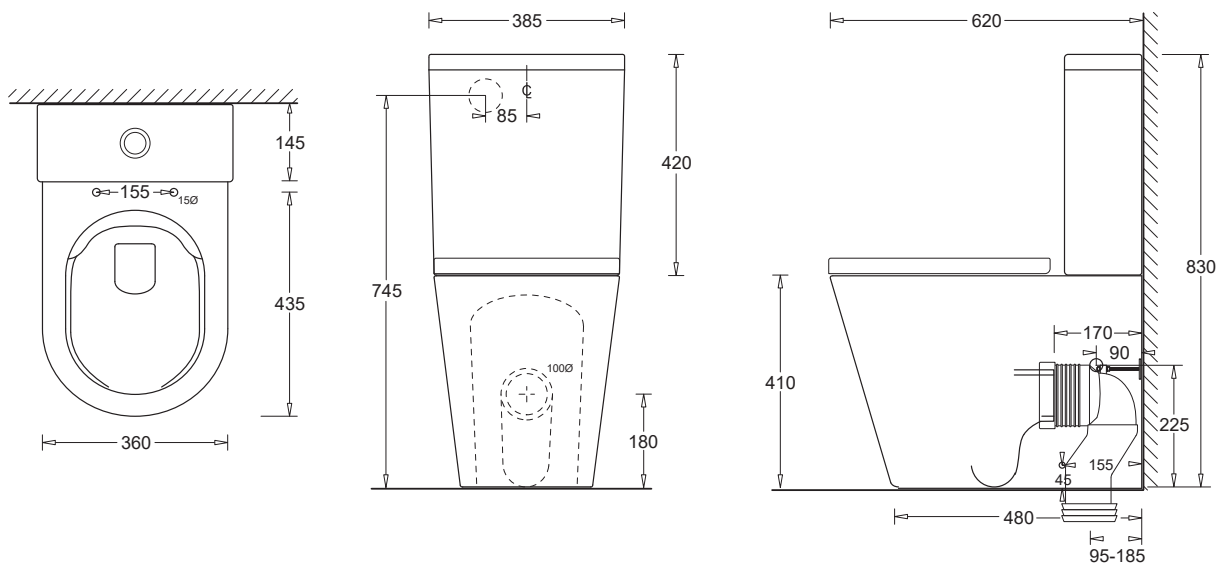

VENEZIA_{COMPACT}

RIMLESS FLUSH TO WALL SUITE SHORT PROJECTION

CODE:
JTTV321.JTTV312.311

FEATURES

- Modern style flush to wall vitreous china toilet suite
- Efficient rimless design for hygienic flushing
- Compatible with rear and bottom inlet
- Soft-close, quick release toilet seat
- P or S Trap configuration installation
- Variable S Trap pan connector - 95-185mm set out

COMPONENTS

VENEZIA _{COMPACT} flush to wall pan	JTTV321
VENEZIA _{COMPACT} cistern	JTTV312
Venezia quick-release, soft-close seat	JSEV311
Variable S Trap pan connector	X011H

WARRANTY

Vitreous china 25 year replacement
Toilet seat 5 year replacement
-refer to T&Cs at www.johnsonsuiss.com.au

PRODUCT DIMENSIONS

SOFT
CLOSE

QUICK
RELEASE

SHORT
PROJECTION

COMFORT
HEIGHT

LOG875

AS1172.1/2:2014
WMK26609

TECHNICAL DATA SHEET

SUPERSEDES ALL PREVIOUS ISSUES

All dimensions are in millimetres and are subject to normal manufacturing variation.
As product development is ongoing BPA reserves the right to vary specifications without notice.
Bathroom Products Australia Pty Ltd ABN 87 079 297 617