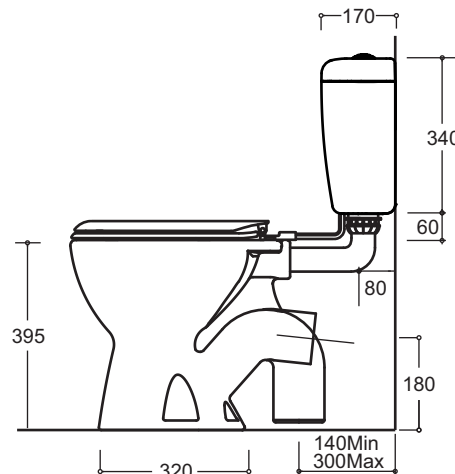

WINDSOR LINK

VITREOUS CHINA-PLASTIC LINK SUITE
S or P TRAP

WINDSOR LINK

VITREOUS CHINA-PLASTIC LINK SUITE

- Standard vitreous china pan with plastic cistern link and seat
- Mode pan matched with attractive Cottage cistern
- Variable set out S trap 140-300mm, P trap 180mm
- 4 hole floor fixing for increased stability
- LH/RH water inlet
- S Trap - WELS 4 Star, 4.6/3.2L (3.5 average flush) L06805
- P Trap - WELS 4 Star, 4.7/3.2L (3.5 average flush) L06644

Provided

Item	Description	Code
Toilet	Mode S Pan	OR J2000A
Toilet	Mode P Pan	
Cistern	Cottage Plastic Cistern Seat and Link	G1200A
Installation	Instruction Sheet	✓

Standard Fittings	
Inlet Valve	XJ100
Outlet Valve	XJ114
Toilet Seat	G1027
Link	X017A
Link Holder	X017
Flush Pipe	X026
Keeseal	X016
Wedge Seal	X024
Capnut	X013A
Stopper Bung	XJ160
Wall Screw Kit	X018

* RECOMMENDED WATER INLET LOCATIONS

All dimensions are in millimetres and are subject to normal manufacturing variation of +/- 3mm on all surfaces. As product development is ongoing BPA reserves the right to vary specifications without notice.
Bathroom Products Australia P/L ABN 87 079 297 617