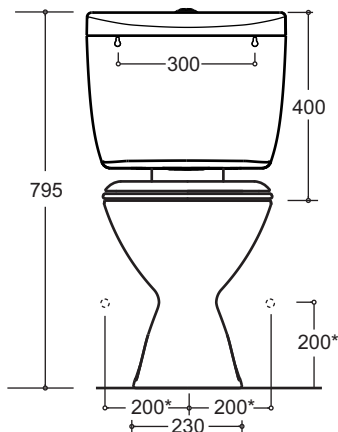

WINDSOR LINK

VITREOUS CHINA-PLASTIC LINK SUITE
S or P TRAP

WINDSOR LINK

VITREOUS CHINA-PLASTIC LINK SUITE

- Standard vitreous china pan with plastic cistern link and seat
- Mode pan matched with attractive Cottage cistern
- Variable set out S trap 140-300mm, P trap 180mm
- 4 hole floor fixing for increased stability
- LH/RH water inlet
- S Trap - WELS 4 Star, 4.6/3.2L (3.5 average flush) L06805
- P Trap - WELS 4 Star, 4.7/3.2L (3.5 average flush) L06644

Provided

Item	Description	Code
Toilet	Mode S Pan	OR J2000A
Toilet	Mode P Pan	
Cistern	Cottage Plastic Cistern Seat and Link	G1200A
Installation	Instruction Sheet	✓

Standard Fittings	
Inlet Valve	XJ100
Outlet Valve	XJ114
Toilet Seat	G1027
Link	X017A
Link Holder	X017
Flush Pipe	X026
Keeseal	X016
Wedge Seal	X024
Capnut	X013A
Stopper Bung	XJ160
Wall Screw Kit	X018

* RECOMMENDED WATER INLET LOCATIONS

All dimensions are in millimetres and are subject to normal manufacturing variation of +/- 3mm on all surfaces. As product development is ongoing BPA reserves the right to vary specifications without notice.
Bathroom Products Australia P/L ABN 87 079 297 617