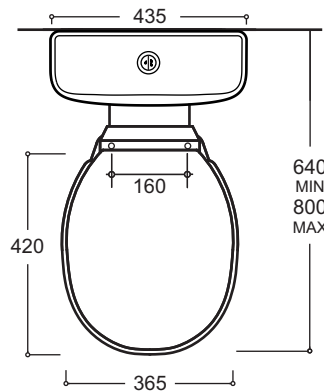

WINDSOR LINK

VITREOUS CHINA-PLASTIC LINK SUITE
S or P TRAP

WINDSOR LINK

VITREOUS CHINA-PLASTIC LINK SUITE

- Standard vitreous china pan with plastic cistern link and seat
- Mode pan matched with attractive Cottage cistern
- Variable set out S trap 140-300mm, P trap 180mm
- 4 hole floor fixing for increased stability
- LH/RH water inlet
- S Trap - WELS 4 Star, 4.6/3.2L (3.5 average flush) L06805
- P Trap - WELS 4 Star, 4.7/3.2L (3.5 average flush) L06644

Provided

Item	Description	Code
Toilet	Mode S Pan	OR J2000A
Toilet	Mode P Pan	
Cistern	Cottage Plastic Cistern Seat and Link	G1200A
Installation	Instruction Sheet	✓

Standard Fittings	
Inlet Valve	XJ100
Outlet Valve	XJ114
Toilet Seat	G1027
Link	X017A
Link Holder	X017
Flush Pipe	X026
Keeseal	X016
Wedge Seal	X024
Capnut	X013A
Stopper Bung	XJ160
Wall Screw Kit	X018

* RECOMMENDED WATER INLET LOCATIONS

All dimensions are in millimetres and are subject to normal manufacturing variation of +/- 3mm on all surfaces. As product development is ongoing BPA reserves the right to vary specifications without notice.
Bathroom Products Australia P/L ABN 87 079 297 617