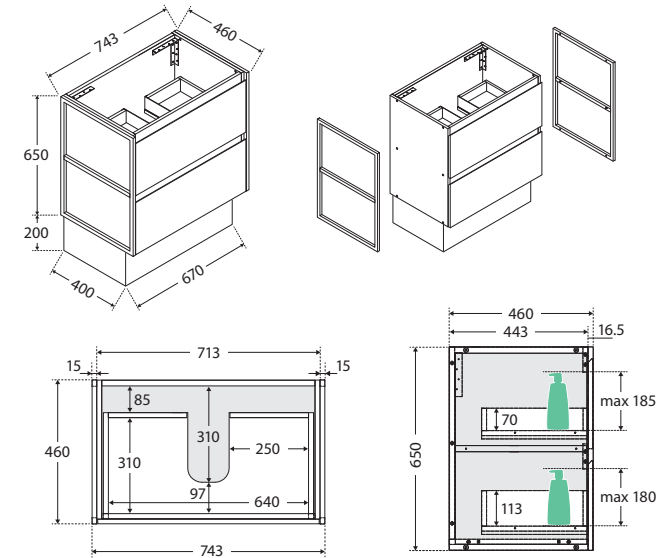

Amato®

750MM CABINET ON KICKBOARD WITH BLACK FRAMES

Features

- Customised with matte black metal frames
- Bevelled edge pull channel
- Interior drawer finish matches the external drawer fronts
- Full extension, soft close drawer runners
- 16 mm thick backing board and drawer bases
- Made from sustainably sourced timber

Available in

Satin White with
Black Frames
75BWFK

Scandi Oak with
Black Frames
75BSFK

Industrial with
Black Frames
75BXFK

Satin Black with
Black Frames
75BBFK

Mixed finishes
available. See our
website for details.

Cleaning & Care

- Regularly clean with mild soapy water using a clean, soft cloth.
- Do not use harsh detergents, bleach, abrasive cleaners or cream/wax cleaners. These substances can result in scratches and/or deposit build-ups that will affect the appearance.
- Avoid placing hot objects, such as hair straighteners, on any surface as these will cause discolouration and marking.
- Spills of hair dye, after-shave lotion, nail polish and remover, aerosol spray and other harsh chemicals should be removed immediately to prevent damage and discolouration. Clean immediately with mild soapy water using a clean, soft cloth.

While we aim to ensure specifications are correct at the time of publication, Fienza reserves the right to make modifications without prior notice. Physical colour may vary from image shown. All measurements are shown in millimetres. Always use physical product measurements for mark-ups and roughing-in as the technical drawing may differ from actual product received.