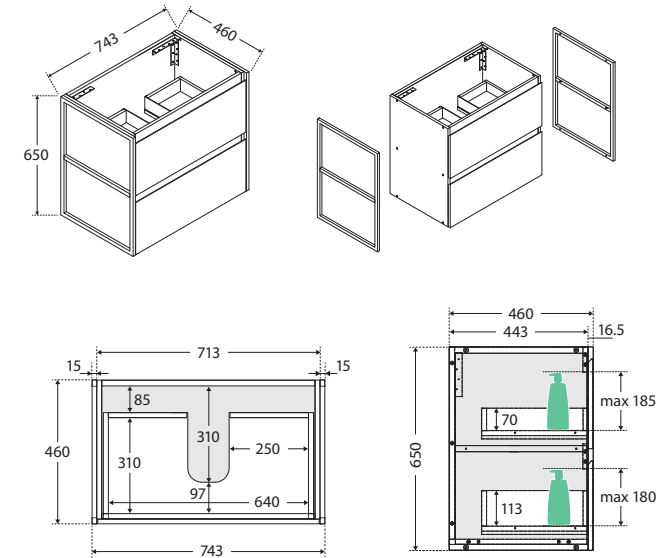

Amato®

750MM WALL-HUNG CABINET WITH BLACK FRAMES

Features

- Customised with matte black metal frames
- Bevelled edge pull channel
- Interior drawer finish matches the external drawer fronts
- Full extension, soft close drawer runners
- 16 mm thick backing board and drawer bases
- Made from sustainably sourced timber