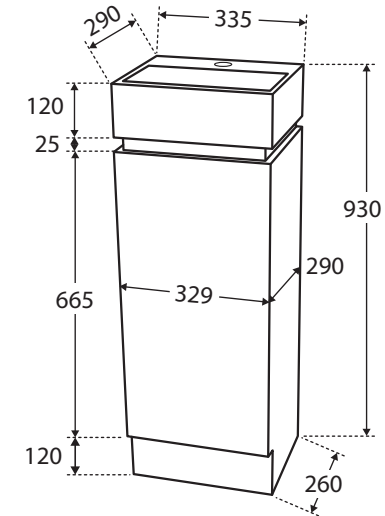

Apollo Mini

VANITY ON KICKBOARD

Features

- Gloss white ceramic basin-top
- 12 o'clock tap hole
- 2-pac, gloss white finish on cabinet
- Soft-close door
- 16 mm thick backing board

Available in

Gloss White
APOLLO MINI

While we aim to ensure specifications are correct at the time of publication, Fienza reserves the right to make modifications without prior notice. Physical colour may vary from image shown. All measurements are shown in millimetres. Always use physical product measurements for mark-ups and roughing-in as the technical drawing may differ from actual product received. Tapware not included.