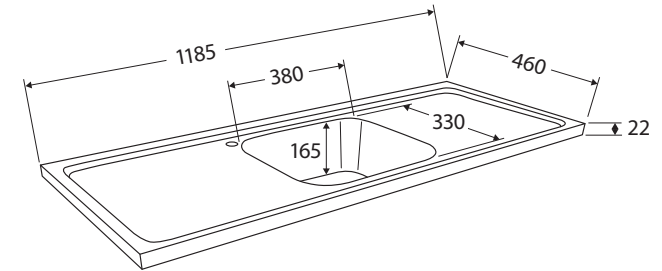

Citi 1200

SINK-TOP

Features

- 304 Stainless steel
- Includes basket waste
- 1 tap hole (left side only) or no tap hole

Available in

1 Tap Hole
CIT1200

No Tap Hole
CIT1200-0

Cleaning & Care

While we aim to ensure specifications are correct at the time of publication, Fienza reserves the right to make modifications without prior notice. Physical colour may vary from image shown. All measurements are shown in millimetres. Always use physical product measurements for mark-ups and roughing-in as the technical drawing may differ from actual product received. Tapware not included.