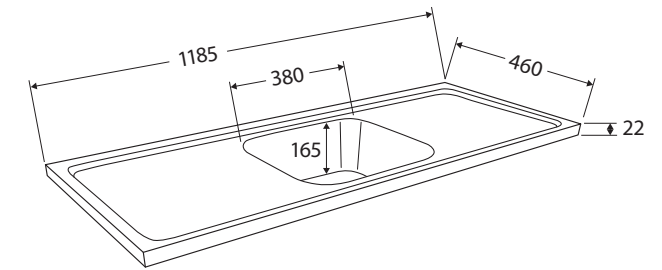

Citi 1200

SINK-TOP

Features

- 304 Stainless steel
- Includes basket waste
- 1 tap hole (left side only) or no tap hole

Available in

1 Tap Hole
CIT1200

No Tap Hole
CIT1200-0

Cleaning & Care

While we aim to ensure specifications are correct at the time of publication, Fienza reserves the right to make modifications without prior notice. Physical colour may vary from image shown. All measurements are shown in millimetres. Always use physical product measurements for mark-ups and roughing-in as the technical drawing may differ from actual product received. Tapware not included.