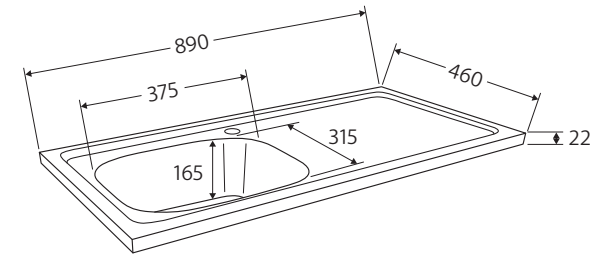

Citi 900

SINK-TOP

Features

- 304 Stainless steel
- Includes basket waste
- 1 tap hole (left-hand basin only) or no tap hole (reversible - left or right-hand basin)

Available in

1 Tap Hole
CIT900

No Tap Hole
CIT900-0

While we aim to ensure specifications are correct at the time of publication, Fienza reserves the right to make modifications without prior notice. Physical colour may vary from image shown. All measurements are shown in millimetres. Always use physical product measurements for mark-ups and roughing-in as the technical drawing may differ from actual product received. Tapware not included.