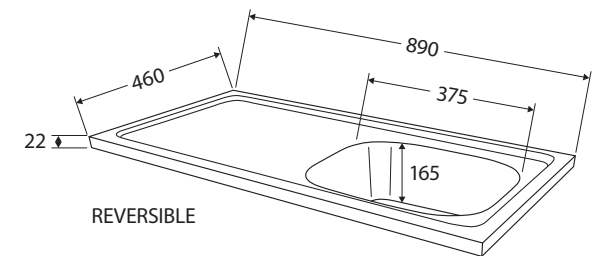

Citi 900

SINK-TOP

Features

- 304 Stainless steel
- Includes basket waste
- 1 tap hole (left-hand basin only) or no tap hole (reversible - left or right-hand basin)

Available in

1 Tap Hole
CIT900

No Tap Hole
CIT900-0

While we aim to ensure specifications are correct at the time of publication, Fienza reserves the right to make modifications without prior notice. Physical colour may vary from image shown. All measurements are shown in millimetres. Always use physical product measurements for mark-ups and roughing-in as the technical drawing may differ from actual product received. Tapware not included.