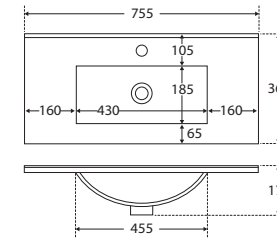

Delgado

750MM SLIM WALL-HUNG VANITY

Features

- Slim, space saving depth: 365 mm
- Gloss white ceramic basin-top
- Requires 32 mm waste, with overflow (not included)
- 12 o'clock tap hole as standard
- Gloss white cabinet
- Soft-close door and drawers
- Full extension drawer runners
- 16 mm thick backing board and drawer bases
- Aluminium chrome finish Delgado handles

Available in

1 Tap Hole
Left Drawers

75DL

3 Tap Holes
Left Drawers

75DL-3

1 Tap Hole
Right Drawers

75DR

3 Tap Holes
Right Drawers

While we aim to ensure specifications are correct at the time of publication, Fienza reserves the right to make modifications without prior notice. Physical colour may vary from image shown. All measurements are shown in millimetres. Always use physical product measurements for mark-ups and roughing-in as the technical drawing may differ from actual product received. Tapware not included.