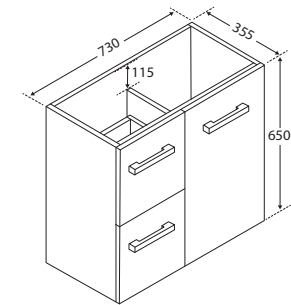

Delgado

750MM SLIM WALL-HUNG VANITY

Features

- Slim, space saving depth: 365 mm
- Gloss white ceramic basin-top
- Requires 32 mm waste, with overflow (not included)
- 12 o'clock tap hole as standard
- Gloss white cabinet
- Soft-close door and drawers
- Full extension drawer runners
- 16 mm thick backing board and drawer bases
- Aluminium chrome finish Delgado handles

Available in

1 Tap Hole
Left Drawers

75DL

3 Tap Holes
Left Drawers

75DL-3

1 Tap Hole
Right Drawers

75DR

3 Tap Holes
Right Drawers

While we aim to ensure specifications are correct at the time of publication, Fienza reserves the right to make modifications without prior notice. Physical colour may vary from image shown. All measurements are shown in millimetres. Always use physical product measurements for mark-ups and roughing-in as the technical drawing may differ from actual product received. Tapware not included.