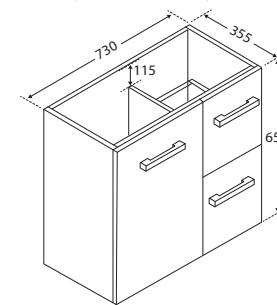

Delgado

750MM SLIM WALL-HUNG VANITY

Features

- Slim, space saving depth: 365 mm
- Gloss white ceramic basin-top
- Requires 32 mm waste, with overflow (not included)
- 12 o'clock tap hole as standard
- Gloss white cabinet
- Soft-close door and drawers
- Full extension drawer runners
- 16 mm thick backing board and drawer bases
- Aluminium chrome finish Delgado handles

Available in

1 Tap Hole
Left Drawers

75DL

3 Tap Holes
Left Drawers

75DL-3

1 Tap Hole
Right Drawers

75DR

3 Tap Holes
Right Drawers

While we aim to ensure specifications are correct at the time of publication, Fienza reserves the right to make modifications without prior notice. Physical colour may vary from image shown. All measurements are shown in millimetres. Always use physical product measurements for mark-ups and roughing-in as the technical drawing may differ from actual product received. Tapware not included.