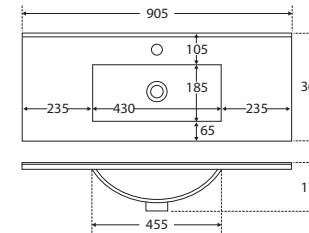

Delgado

900MM SLIM WALL-HUNG VANITY

Features

- Slim, space saving depth: 365 mm
- Gloss white ceramic basin-top
- Requires 32 mm waste, with overflow (not included)
- 12 o'clock tap hole as standard
- Gloss white cabinet
- Soft-close doors and drawers
- Full extension drawer runners
- 16 mm thick backing board and drawer bases
- Aluminium chrome finish Delgado handles

Available in

1 Tap Hole
Left Drawers

90DL

3 Tap Holes
Left Drawers

90DL-3

1 Tap Hole
Right Drawers

90DR

3 Tap Holes
Right Drawers

While we aim to ensure specifications are correct at the time of publication, Fienza reserves the right to make modifications without prior notice. Physical colour may vary from image shown. All measurements are shown in millimetres. Always use physical product measurements for mark-ups and roughing-in as the technical drawing may differ from actual product received. Tapware not included.