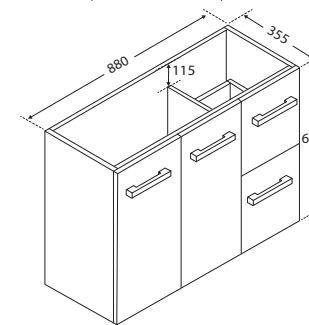

Delgado

900MM SLIM WALL-HUNG VANITY

Features

- Slim, space saving depth: 365 mm
- Gloss white ceramic basin-top
- Requires 32 mm waste, with overflow (not included)
- 12 o'clock tap hole as standard
- Gloss white cabinet
- Soft-close doors and drawers
- Full extension drawer runners
- 16 mm thick backing board and drawer bases
- Aluminium chrome finish Delgado handles

Available in

1 Tap Hole
Left Drawers

90DL

3 Tap Holes
Left Drawers

90DL-3

1 Tap Hole
Right Drawers

90DR

3 Tap Holes
Right Drawers

While we aim to ensure specifications are correct at the time of publication, Fienza reserves the right to make modifications without prior notice. Physical colour may vary from image shown. All measurements are shown in millimetres. Always use physical product measurements for mark-ups and roughing-in as the technical drawing may differ from actual product received. Tapware not included.