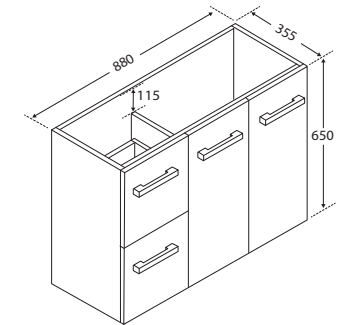

Delgado

900MM SLIM WALL-HUNG VANITY

Features

- Slim, space saving depth: 365 mm
- Gloss white ceramic basin-top
- Requires 32 mm waste, with overflow (not included)
- 12 o'clock tap hole as standard
- Gloss white cabinet
- Soft-close doors and drawers
- Full extension drawer runners
- 16 mm thick backing board and drawer bases
- Aluminium chrome finish Delgado handles

Available in

1 Tap Hole
Left Drawers

90DL

3 Tap Holes
Left Drawers

90DL-3

1 Tap Hole
Right Drawers

90DR

3 Tap Holes
Right Drawers

While we aim to ensure specifications are correct at the time of publication, Fienza reserves the right to make modifications without prior notice. Physical colour may vary from image shown. All measurements are shown in millimetres. Always use physical product measurements for mark-ups and roughing-in as the technical drawing may differ from actual product received. Tapware not included.