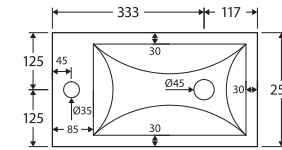

Edge 450

WALL-HUNG VANITY

NO OVERFLOW

Features

- Reversible, gloss white poly-marble basin-top
- Reversible, soft-close door, for left-hand or right-hand opening
- Bevelled edge pull-channel (long edge of door)
- Textured Scandi Oak or Industrial finish on exterior and interior
- 16 mm thick backing board
- Includes cabinet and basin-top

While we aim to ensure specifications are correct at the time of publication, Fienza reserves the right to make modifications without prior notice. Physical colour may vary from image shown. All measurements are shown in millimetres. Always use physical product measurements for mark-ups and roughing-in as the technical drawing may differ from actual product received. Tapware not included.