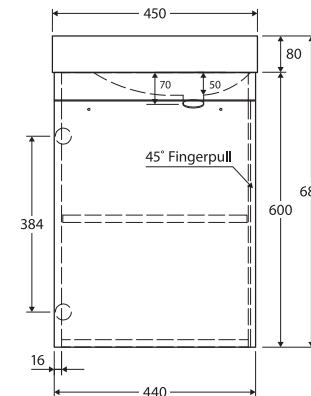

Edge 450

WALL-HUNG VANITY

NO OVERFLOW

Features

- Reversible, gloss white poly-marble basin-top
- Reversible, soft-close door, for left-hand or right-hand opening
- Bevelled edge pull-channel (long edge of door)
- Textured Scandi Oak or Industrial finish on exterior and interior
- 16 mm thick backing board
- Includes cabinet and basin-top

While we aim to ensure specifications are correct at the time of publication, Fienza reserves the right to make modifications without prior notice. Physical colour may vary from image shown. All measurements are shown in millimetres. Always use physical product measurements for mark-ups and roughing-in as the technical drawing may differ from actual product received. Tapware not included.