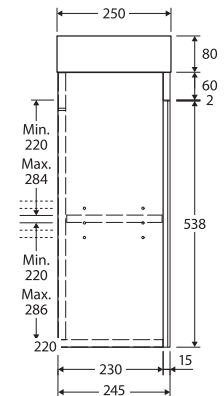

Edge 450

WALL-HUNG VANITY

NO OVERFLOW

Features

- Reversible, gloss white poly-marble basin-top
- Reversible, soft-close door, for left-hand or right-hand opening
- Bevelled edge pull-channel (long edge of door)
- Textured Scandi Oak or Industrial finish on exterior and interior
- 16 mm thick backing board
- Includes cabinet and basin-top

While we aim to ensure specifications are correct at the time of publication, Fienza reserves the right to make modifications without prior notice. Physical colour may vary from image shown. All measurements are shown in millimetres. Always use physical product measurements for mark-ups and roughing-in as the technical drawing may differ from actual product received. Tapware not included.