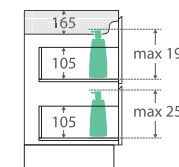

Fingerpull Satin Black 750MM CABINET ON KICKBOARD

Features

- 2pac satin black exterior (70% matte, 30% gloss)
- Black interior
- U-shape fingerpull channel
- Soft-close door and drawers
- Full extension drawer runners
- 16 mm thick backing board and drawer bases
- FSC certified, eco-friendly E0 board

TOP VIEW: SHELF AREA & DRAWER AREA

SIDE VIEW:
SHELF STORAGE

SIDE VIEW: RECESS
& DRAWER STORAGE

Available in

Satin Black with
Left Drawers
75ZBK

Satin Black with
Right Drawers
75ZBKR

Fingerpull Channel

Cleaning & Care

While we aim to ensure specifications are correct at the time of publication, Fienza reserves the right to make modifications without prior notice. Physical colour may vary from image shown. All measurements are shown in millimetres. Always use physical product measurements for mark-ups and roughing-in as the technical drawing may differ from actual product received.