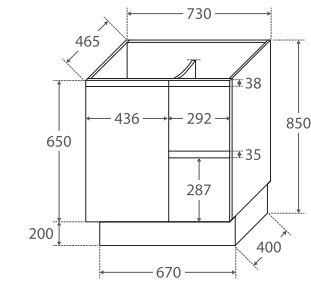

Fingerpull Satin Black 750MM CABINET ON KICKBOARD

Features

- 2pac satin black exterior (70% matte, 30% gloss)
- Black interior
- U-shape fingerpull channel
- Soft-close door and drawers
- Full extension drawer runners
- 16 mm thick backing board and drawer bases
- FSC certified, eco-friendly E0 board

TOP VIEW: SHELF AREA & DRAWER AREA

SIDE VIEW:
SHELF STORAGE

SIDE VIEW: RECESS
& DRAWER STORAGE

Available in

Satin Black with
Left Drawers
75ZBK

Satin Black with
Right Drawers
75ZBKR

Fingerpull Channel

Cleaning & Care

While we aim to ensure specifications are correct at the time of publication, Fienza reserves the right to make modifications without prior notice. Physical colour may vary from image shown. All measurements are shown in millimetres. Always use physical product measurements for mark-ups and roughing-in as the technical drawing may differ from actual product received.