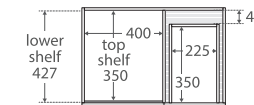

Fingerpull Satin Black 750MM CABINET ON KICKBOARD

Features

- 2pac satin black exterior (70% matte, 30% gloss)
- Black interior
- U-shape fingerpull channel
- Soft-close door and drawers
- Full extension drawer runners
- 16 mm thick backing board and drawer bases
- FSC certified, eco-friendly E0 board

TOP VIEW: SHELF AREA & DRAWER AREA

SIDE VIEW:
SHELF STORAGE

SIDE VIEW: RECESS
& DRAWER STORAGE

Available in

Satin Black with
Left Drawers
75ZBK

Satin Black with
Right Drawers
75ZBKR

Fingerpull Channel

Cleaning & Care