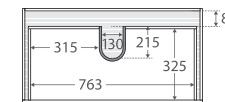

TOP VIEW: DRAWERS

SIDE VIEW: RECESS & DRAWER STORAGE