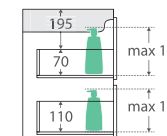

## 900MM WALL-HUNG CABINET

TOP VIEW: DRAWERS

SIDE VIEW: RECESS & DRAWER STORAGE