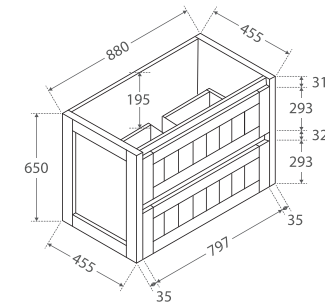

## 900MM WALL-HUNG CABINET

TOP VIEW: DRAWERS

SIDE VIEW: RECESS & DRAWER STORAGE