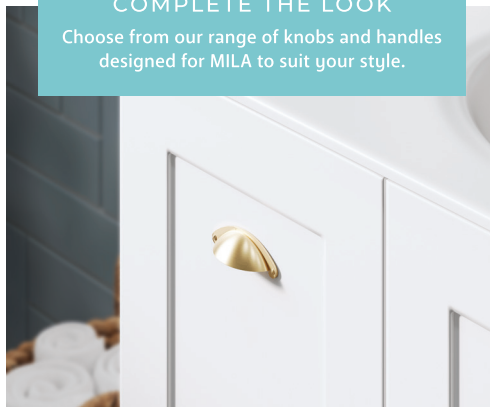

Mila

1200MM WALL-HUNG CABINET

Features

- High quality, satin white exterior with bright white interior
- Soft-close doors and drawers
- Requires handles (not included)
- 16 mm thick backing boards and drawer bases
- FSC certified, eco-friendly E0 board

NOTE: HANDLES REQUIRED

TOP VIEW: SHELF AREA & DRAWER AREA

SIDE VIEW: RECESS & SHELF STORAGE

SIDE VIEW: DRAWER STORAGE

COMPLETE THE LOOK

Choose from our range of knobs and handles designed for MILA to suit your style.