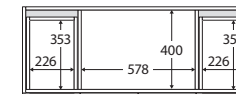

Mila

1200MM WALL-HUNG CABINET

Features

- High quality, satin white exterior with bright white interior
- Soft-close doors and drawers
- Requires handles (not included)
- 16 mm thick backing boards and drawer bases
- FSC certified, eco-friendly E0 board

NOTE: HANDLES REQUIRED

TOP VIEW: SHELF AREA & DRAWER AREA

SIDE VIEW: RECESS & SHELF STORAGE

SIDE VIEW: DRAWER STORAGE

COMPLETE THE LOOK

Choose from our range of knobs and handles designed for MILA to suit your style.