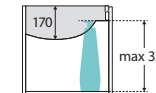

Mila

1200MM WALL-HUNG CABINET

Features

- High quality, satin white exterior with bright white interior
- Soft-close doors and drawers
- Requires handles (not included)
- 16 mm thick backing boards and drawer bases
- FSC certified, eco-friendly E0 board

NOTE: HANDLES REQUIRED

TOP VIEW: SHELF AREA & DRAWER AREA

SIDE VIEW: RECESS & SHELF STORAGE

SIDE VIEW: DRAWER STORAGE

COMPLETE THE LOOK

Choose from our range of knobs and handles designed for MILA to suit your style.