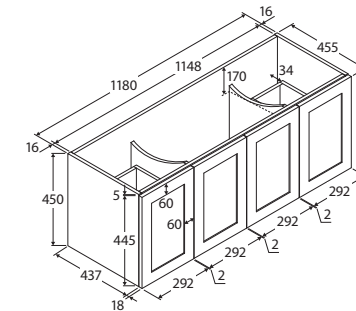

Mila

1200MM WALL-HUNG CABINET

Features

- High quality, satin white exterior with bright white interior
- Soft-close doors and drawers
- Requires handles (not included)
- 16 mm thick backing boards and drawer bases
- FSC certified, eco-friendly E0 board

NOTE: HANDLES REQUIRED

TOP VIEW: SHELF AREA & DRAWER AREA

SIDE VIEW: RECESS & SHELF STORAGE

SIDE VIEW: DRAWER STORAGE

COMPLETE THE LOOK

Choose from our range of knobs and handles designed for MILA to suit your style.