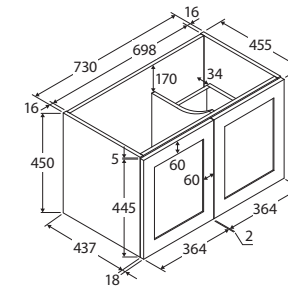

Mila

750MM WALL-HUNG CABINET, RIGHT DRAWERS

Features

- High quality, satin white exterior with bright white interior
- Soft-close doors and drawers
- Requires handles (not included)
- 16 mm thick backing boards and drawer bases
- FSC certified, eco-friendly E0 board

NOTE: HANDLES REQUIRED

TOP VIEW: SHELF AREA & DRAWER AREA

SIDE VIEW: RECESS & SHELF STORAGE

SIDE VIEW: DRAWER STORAGE

COMPLETE THE LOOK

Choose from our range of knobs and handles designed for MILA to suit your style.