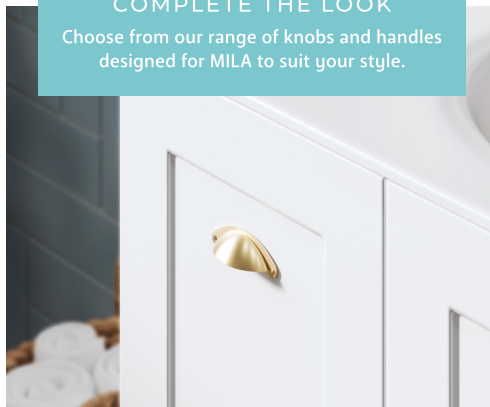

Mila

750MM WALL-HUNG CABINET, RIGHT DRAWERS

Features

- High quality, satin white exterior with bright white interior
- Soft-close doors and drawers
- Requires handles (not included)
- 16 mm thick backing boards and drawer bases
- FSC certified, eco-friendly E0 board

NOTE: HANDLES REQUIRED

TOP VIEW: SHELF AREA & DRAWER AREA

SIDE VIEW: RECESS & SHELF STORAGE

SIDE VIEW: DRAWER STORAGE

COMPLETE THE LOOK

Choose from our range of knobs and handles designed for MILA to suit your style.