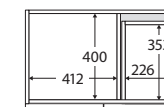

Mila

750MM WALL-HUNG CABINET, RIGHT DRAWERS

Features

- High quality, satin white exterior with bright white interior
- Soft-close doors and drawers
- Requires handles (not included)
- 16 mm thick backing boards and drawer bases
- FSC certified, eco-friendly E0 board

NOTE: HANDLES REQUIRED

TOP VIEW: SHELF AREA & DRAWER AREA

SIDE VIEW: RECESS & SHELF STORAGE

SIDE VIEW: DRAWER STORAGE

COMPLETE THE LOOK

Choose from our range of knobs and handles designed for MILA to suit your style.