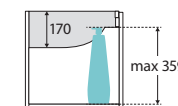

Mila

750MM WALL-HUNG CABINET, RIGHT DRAWERS

Features

- High quality, satin white exterior with bright white interior
- Soft-close doors and drawers
- Requires handles (not included)
- 16 mm thick backing boards and drawer bases
- FSC certified, eco-friendly E0 board

NOTE: HANDLES REQUIRED

TOP VIEW: SHELF AREA & DRAWER AREA

SIDE VIEW: RECESS & SHELF STORAGE

SIDE VIEW: DRAWER STORAGE

COMPLETE THE LOOK

Choose from our range of knobs and handles designed for MILA to suit your style.