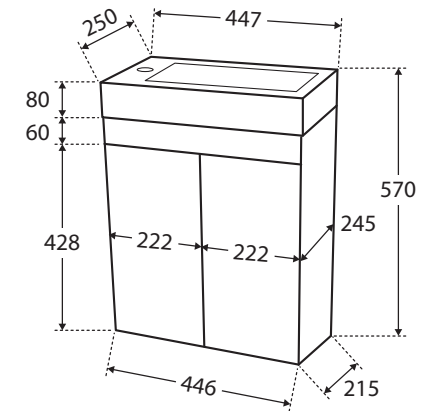

Ralph 450

WALL-HUNG VANITY

Features

- Reversible, gloss white poly-marble basin-top
 - Poly-marble is made from high-grade resin for a straight, true finish
- Available with or without overflow (chrome ring included with overflow model)
- 2-pac, gloss white finish on cabinet
- Soft-close doors
- 16 mm thick backing board

While we aim to ensure specifications are correct at the time of publication, Fienza reserves the right to make modifications without prior notice. Physical colour may vary from image shown. All measurements are shown in millimetres. Always use physical product measurements for mark-ups and roughing-in as the technical drawing may differ from actual product received. Tapware not included.