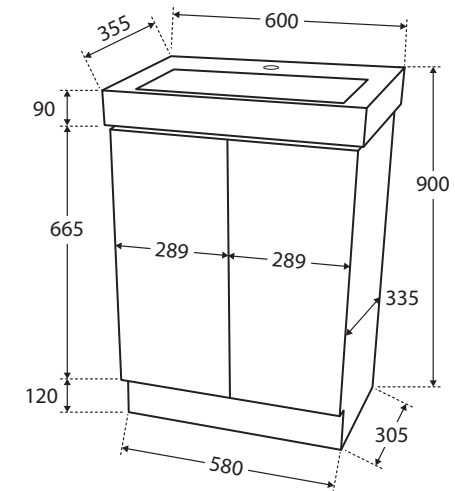

Regent Slim 600

VANITY ON KICKBOARD

Features

- Gloss white ceramic basin-top
- 12 o'clock tap hole
- 2-pac, gloss white finish on cabinet
- Soft-close doors
- 16 mm thick backing board

Please Note: Long and thick ceramic tops cannot be manufactured perfectly straight due to the limitations of ceramic as a material. Please allow for some tolerance in the finish of the product.

While we aim to ensure specifications are correct at the time of publication, Fienza reserves the right to make modifications without prior notice. Physical colour may vary from image shown. All measurements are shown in millimetres. Always use physical product measurements for mark-ups and roughing-in as the technical drawing may differ from actual product received. Tapware not included.