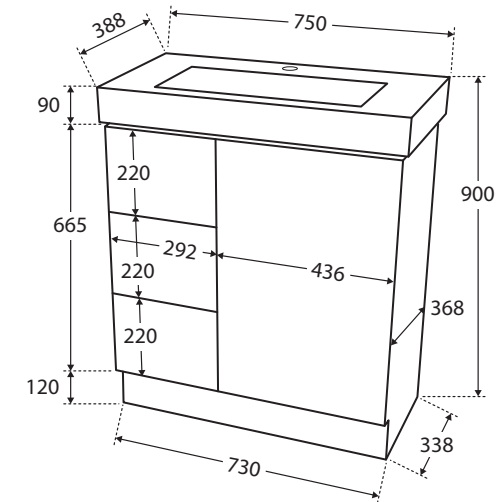

Regent Slim 750

VANITY ON KICKBOARD

Features

- Gloss white ceramic basin-top
- 12 o'clock tap hole
- 2-pac, gloss white finish on cabinet
- Solid or glass soft-close door
- 16 mm thick backing board

Please Note: Long and thick ceramic tops cannot be manufactured perfectly straight due to the limitations of ceramic as a material. Please allow for some tolerance in the finish of the product.

While we aim to ensure specifications are correct at the time of publication, Fienza reserves the right to make modifications without prior notice. Physical colour may vary from image shown. All measurements are shown in millimetres. Always use physical product measurements for mark-ups and roughing-in as the technical drawing may differ from actual product received. Tapware not included.