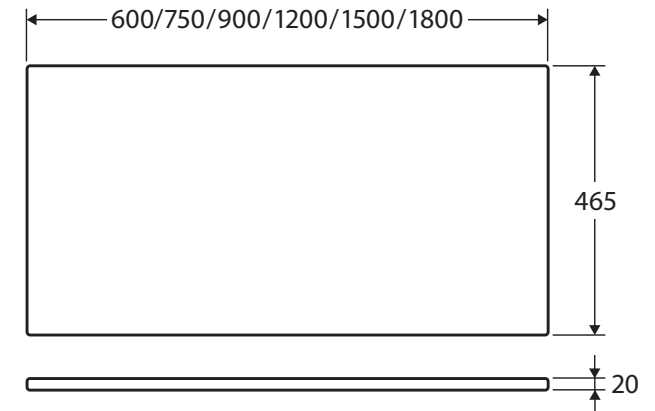

## Features

- Light marble-effect, engineered quartz stone top
- 20 mm thick, 465 mm deep
- Full slab only – tap hole and basin hole cuts may attract additional charges

## Available in

600 mm  
**504-101**

750 mm  
**504-102**

900 mm  
**504-103**

1200 mm  
**504-104**

1500 mm  
**504-105**

1800 mm  
**504-106**

While we aim to ensure specifications are correct at the time of publication, Fienza reserves the right to make modifications without prior notice. Physical colour may vary from image shown. All measurements are shown in millimetres. Always use physical product measurements for mark-ups and roughing-in as the technical drawing may differ from actual product received.