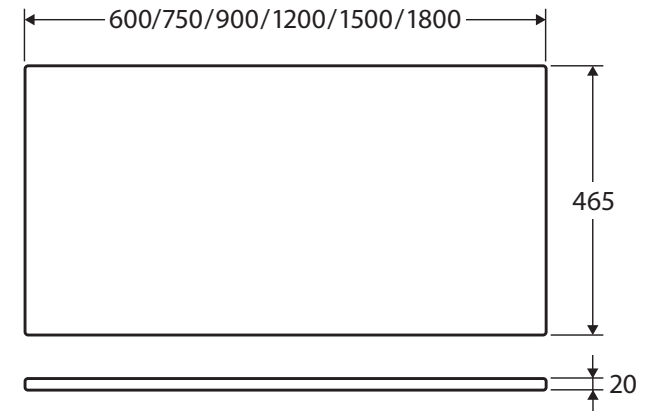

Black Sparkle

STONE TOP,
FULL SLAB

Features

- Sparkling black, engineered quartz stone top
- 20 mm thick, 465 mm deep
- Full slab only – tap hole and basin hole cuts may attract additional charges

Available in

600 mm
501-101

750 mm
501-102

900 mm
501-103

1200 mm
501-104

1500 mm
501-105

1800 mm
501-106

Cleaning & Care

- Wipe with a clean, soft cloth and mild soapy water or non-abrasive bathroom cleaner. Test in an inconspicuous area before cleaning the whole top.
- Avoid placing hot objects, such as hair straighteners, on any surface as these will cause discolouration and marking.
- Spills of hair dye, after-shave lotion, nail polish and remover, aerosol spray and other harsh chemicals should be removed immediately to prevent damage and discolouration. Clean immediately with mild soapy water using a clean, soft cloth.

While we aim to ensure specifications are correct at the time of publication, Fienza reserves the right to make modifications without prior notice. Physical colour may vary from image shown. All measurements are shown in millimetres. Always use physical product measurements for mark-ups and roughing-in as the technical drawing may differ from actual product received.