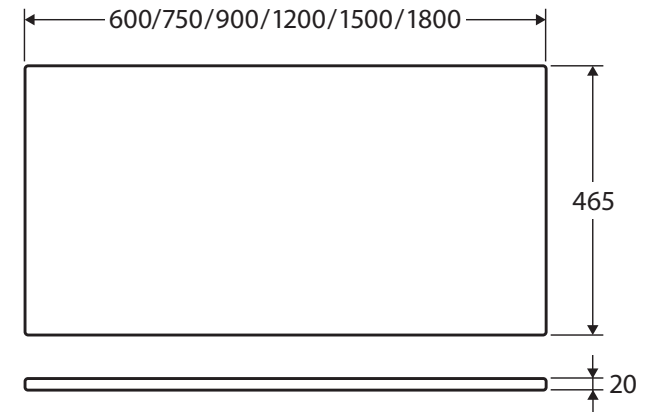

Calacatta Marble

STONE TOP,
FULL SLAB

Features

- Calacatta marble-effect, engineered quartz stone top
- 20 mm thick, 465 mm deep
- Full slab only – tap hole and basin hole cuts may attract additional charges

Available in

600 mm
508-101

750 mm
508-102

900 mm
508-103

1200 mm
508-104

1500 mm
508-105

1800 mm
508-106

Cleaning & Care

While we aim to ensure specifications are correct at the time of publication, Fienza reserves the right to make modifications without prior notice. Physical colour may vary from image shown. All measurements are shown in millimetres. Always use physical product measurements for mark-ups and roughing-in as the technical drawing may differ from actual product received.