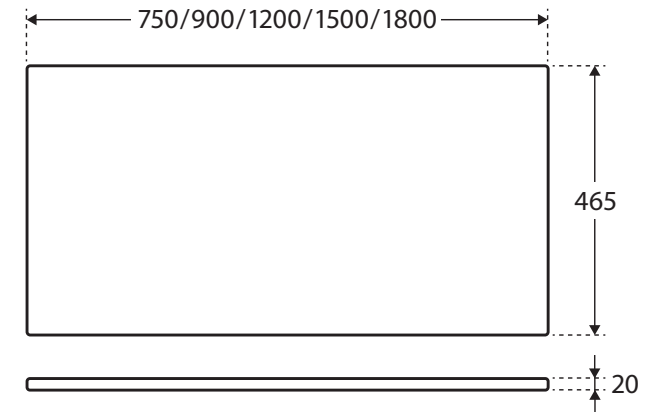

Crystal Pure

STONE TOP,
FULL SLAB

Features

- Crystal white, engineered quartz stone top
- 20mm thick, 465mm deep
- Full slab only – tap hole and basin hole cuts may attract additional charges

Available in

While we aim to ensure specifications are correct at the time of publication, Fienza reserves the right to make modifications without prior notice. Physical colour may vary from image shown. All measurements are shown in millimetres. Always use physical product measurements for mark-ups and roughing-in as the technical drawing may differ from actual product received.