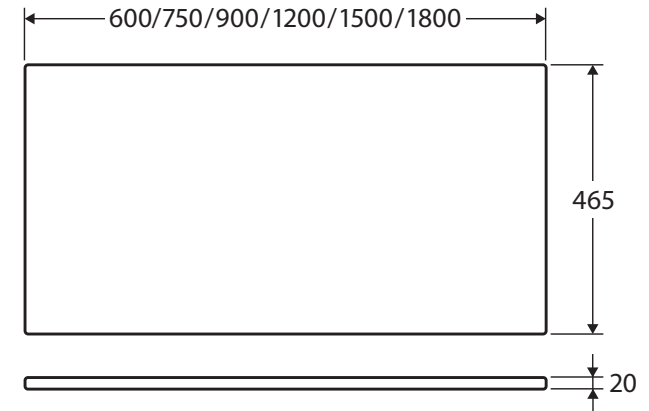

Crystal Pure

STONE TOP, FULL SLAB

Features

- Crystal white, engineered quartz stone top
- 20 mm thick, 465 mm deep
- Full slab only – tap hole and basin hole cuts may attract additional charges

Available in

600 mm
503-101

750 mm
503-102

900 mm
503-103

1200 mm
503-104

1500 mm
503-105

1800 mm
503-106

Cleaning & Care

- Wipe with a clean, soft cloth and mild soapy water or non-abrasive bathroom cleaner. Test in an inconspicuous area before cleaning the whole top.
- Avoid placing hot objects, such as hair straighteners, on any surface as these will cause discolouration and marking.
- Spills of hair dye, after-shave lotion, nail polish and remover, aerosol spray and other harsh chemicals should be removed immediately to prevent damage and discolouration. Clean immediately with mild soapy water using a clean, soft cloth.

While we aim to ensure specifications are correct at the time of publication, Fienza reserves the right to make modifications without prior notice. Physical colour may vary from image shown. All measurements are shown in millimetres. Always use physical product measurements for mark-ups and roughing-in as the technical drawing may differ from actual product received.