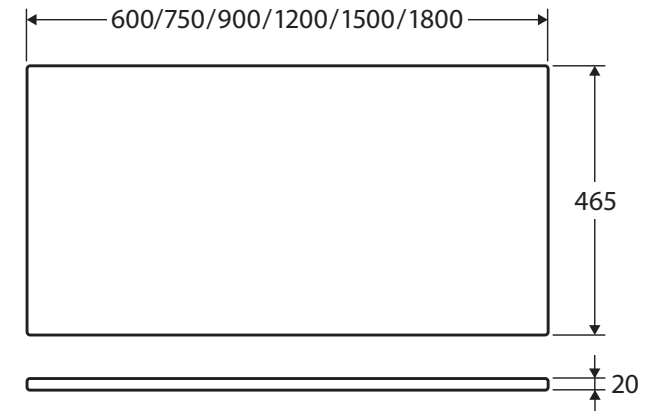

Dove Grey

STONE TOP, FULL SLAB

Features

- Dove grey, concrete-look, engineered quartz stone top
- 20 mm thick, 465 mm deep
- Full slab only – tap hole and basin hole cuts may attract additional charges

Available in

600 mm
505-101

750 mm
505-102

900 mm
505-103

1200 mm
505-104

1500 mm
505-105

1800 mm
505-106

Cleaning & Care

- Wipe with a clean, soft cloth and mild soapy water or non-abrasive bathroom cleaner. Test in an inconspicuous area before cleaning the whole top.
- Avoid placing hot objects, such as hair straighteners, on any surface as these will cause discolouration and marking.
- Spills of hair dye, after-shave lotion, nail polish and remover, aerosol spray and other harsh chemicals should be removed immediately to prevent damage and discolouration. Clean immediately with mild soapy water using a clean, soft cloth.

While we aim to ensure specifications are correct at the time of publication, Fienza reserves the right to make modifications without prior notice. Physical colour may vary from image shown. All measurements are shown in millimetres. Always use physical product measurements for mark-ups and roughing-in as the technical drawing may differ from actual product received.