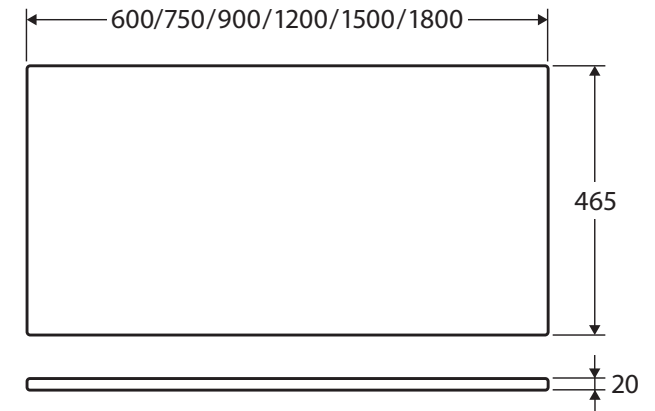

# Roman Sand

STONE TOP,  
FULL SLAB

## Features

- Light sand, engineered quartz stone top
- 20 mm thick, 465 mm deep
- Full slab only – tap hole and basin hole cuts may attract additional charges

## Available in

600 mm  
**502-101**

750 mm  
**502-102**

900 mm  
**502-103**

1200 mm  
**502-104**

1500 mm  
**502-105**

1800 mm  
**502-106**

While we aim to ensure specifications are correct at the time of publication, Fienza reserves the right to make modifications without prior notice. Physical colour may vary from image shown. All measurements are shown in millimetres. Always use physical product measurements for mark-ups and roughing-in as the technical drawing may differ from actual product received.