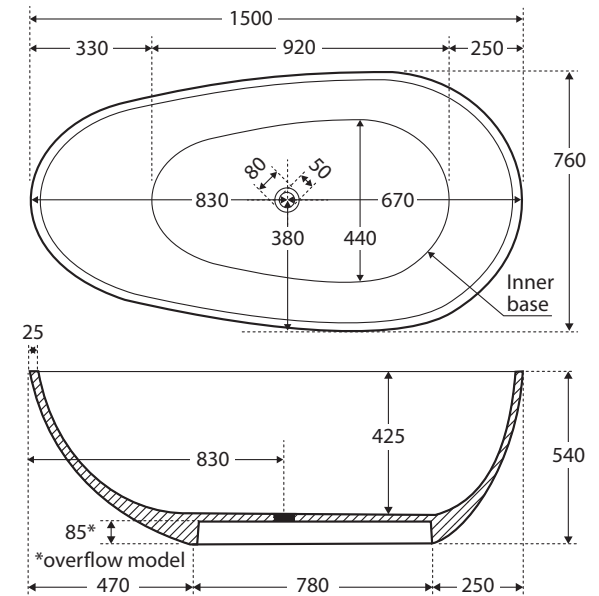

Bahama

CAST STONE SOLID SURFACE BATH, 1500MM

Features

- Captivating asymmetrical design, freestanding style
- Includes overflow
- Chrome waste included with bath
- Net weight: 120kg
- Gross weight: 160kg

Installation Warning: Floor preparation may be required for off-centre waste positions. Please discuss with your builder/plumber before tiling and waterproofing your bathroom.

Available in

Matte White
ST03-1500

While we aim to ensure specifications are correct at the time of publication, Fienza reserves the right to make modifications without prior notice. Physical colour may vary from image shown. All measurements are shown in millimetres. Always use physical product measurements for mark-ups and roughing-in as the technical drawing may differ from actual product received.