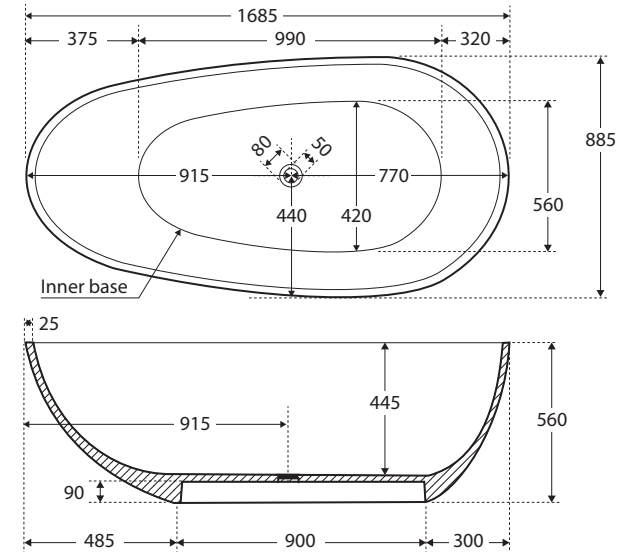

Bahama

CAST STONE SOLID SURFACE BATH, 1685MM

Features

- Captivating asymmetrical design, freestanding style
- Integrated overflow
- Chrome waste included with bath
- Capacity: 300L
- Net weight: 145kg
- Gross weight: 185kg

Installation Warning: Floor preparation may be required for off-centre waste positions. Please discuss with your builder/plumber before tiling and waterproofing your bathroom.

Available in

Matte White
ST03

While we aim to ensure specifications are correct at the time of publication, Fienza reserves the right to make modifications without prior notice. Physical colour may vary from image shown. All measurements are shown in millimetres. Always use physical product measurements for mark-ups and roughing-in as the technical drawing may differ from actual product received.