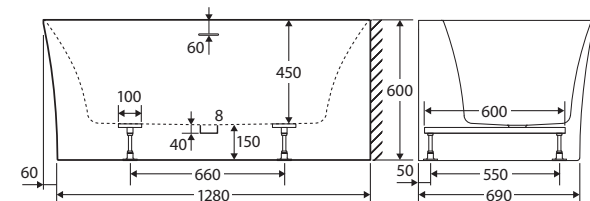

Chloe

LEFT-HAND CORNER ACRYLIC BATH WITH OVERFLOW, 1400MM

- Modern, slim edge design
- Two sided corner style
- UV stabilised premium sanitary-grade acrylic with Lucite MMA
- Built-in overflow
- Chrome pop-up/pull-out waste included
- Built-in steel support frame
- Adjustable self-supporting feet
- Capacity: 210L
- Net weight: 36 kg
- Gross weight: 42 kg

Installation Warning: Floor preparation may be required for off-centre waste positions. Please discuss with your builder/plumber before tiling and waterproofing your bathroom.

Available in

Gloss White
FR75-1400L-OF

Cleaning & Care

- Regularly clean with mild soapy water using a microfibre cloth. Weekly cleaning is recommended.
- Do not use harsh detergents, bleach, cream cleaners, window cleaning sprays, or citrus based cleaners.
- Do not use undue pressure and wipe in one direction only.
- If using coloured essential oils, test in an inconspicuous area with water to ensure they won't stain the bath. Always add oils to a bath full of water.

We aim to ensure that specifications are correct at the time of publication. All measurements are shown in millimetres. Always use measurements of actual product received for final specification as the technical drawing may contain differences. Due to printing limitations, physical colour may vary from the image shown. Fienza reserves the right to make modifications without prior notice.