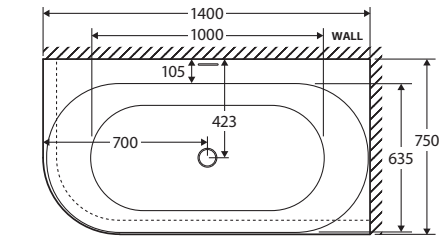

Chloe

LEFT-HAND CORNER ACRYLIC BATH WITH OVERFLOW, 1400MM

- Modern, slim edge design
- Two sided corner style
- UV stabilised premium sanitary-grade acrylic with Lucite MMA
- Built-in overflow
- Chrome pop-up/pull-out waste included
- Built-in steel support frame
- Adjustable self-supporting feet
- Capacity: 210L
- Net weight: 36 kg
- Gross weight: 42 kg

Installation Warning: Floor preparation may be required for off-centre waste positions. Please discuss with your builder/plumber before tiling and waterproofing your bathroom.

Available in

Gloss White
FR75-1400L-OF

We aim to ensure that specifications are correct at the time of publication. All measurements are shown in millimetres. Always use measurements of actual product received for final specification as the technical drawing may contain differences. Due to printing limitations, physical colour may vary from the image shown. Fienza reserves the right to make modifications without prior notice.