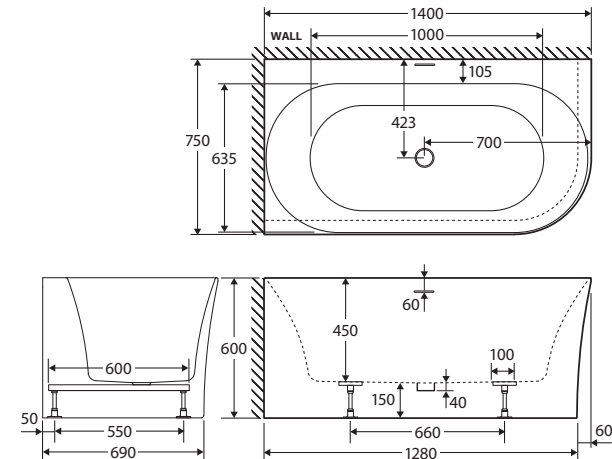

Chloe

RIGHT-HAND CORNER ACRYLIC BATH WITH OVERFLOW, 1400MM

- Modern, slim edge design
- Two sided corner style
- UV stabilised premium sanitary-grade acrylic with Lucite MMA
- Built-in overflow
- Chrome pop-up/pull-out waste included
- Built-in steel support frame
- Adjustable self-supporting feet
- Capacity: 210L
- Net weight: 36 kg
- Gross weight: 42 kg

Installation Warning: Floor preparation may be required for off-centre waste positions. Please discuss with your builder/plumber before tiling and waterproofing your bathroom.

Available in

Gloss White
FR75-1400R-OF

We aim to ensure that specifications are correct at the time of publication. All measurements are shown in millimetres. Always use measurements of actual product received for final specification as the technical drawing may contain differences. Due to printing limitations, physical colour may vary from the image shown. Fienza reserves the right to make modifications without prior notice.